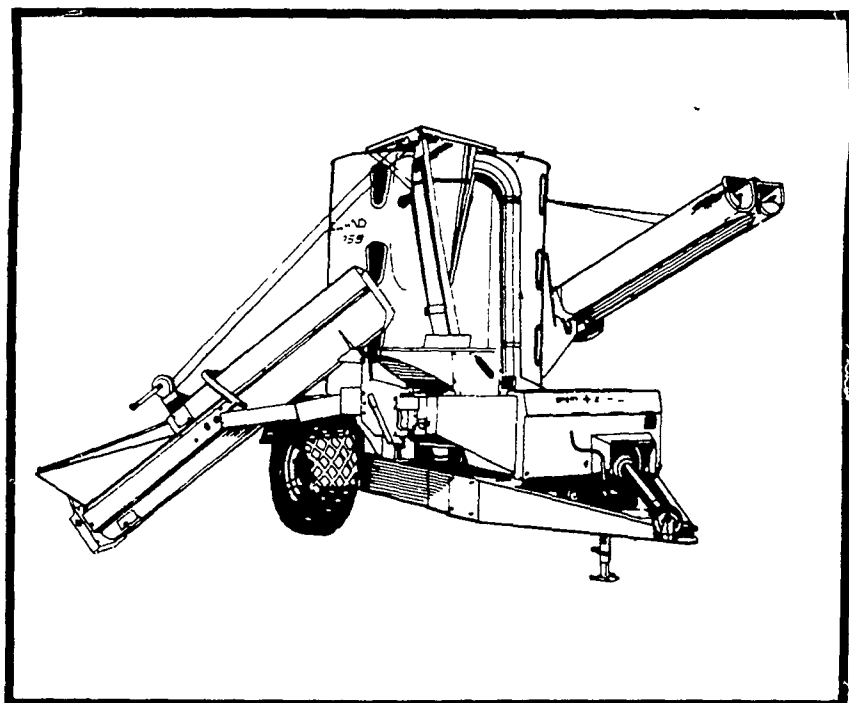

SPERRY NEW HOLLAND GRINDER-MIXERS HAVE IT ALL: QUALITY, CAPACITY AND SELECTION

- 80 - BUSHEL 353 GRINDER—MIXER**
- 16" Hammermill
 - 10', 13', 17', 20' Unloading Auger
 - Optional Electronic Scales
 - 540 R.P.M.
 - Buy Now - Earn \$280 Bonus From Sperry New Holland*

- 100 BUSHEL 355 GRINDER-MIXER**
- 21-inch Hammermill
 - 10', 13', 17', 20' Unloading Auger
 - Optional Electronic Scales
 - 540 R.P.M.
 - Buy Now - Earn \$280 From Sperry New Holland*

- 125 - BUSHEL 358 GRINDER—MIXER**
- 21-inch Hammermill
 - 10', 13', 17', 20' Unloading Auger
 - Optional Electronic Scales
 - 540 or 1000 R.P.M.
 - Buy Now - Earn \$450 From Sperry New Holland