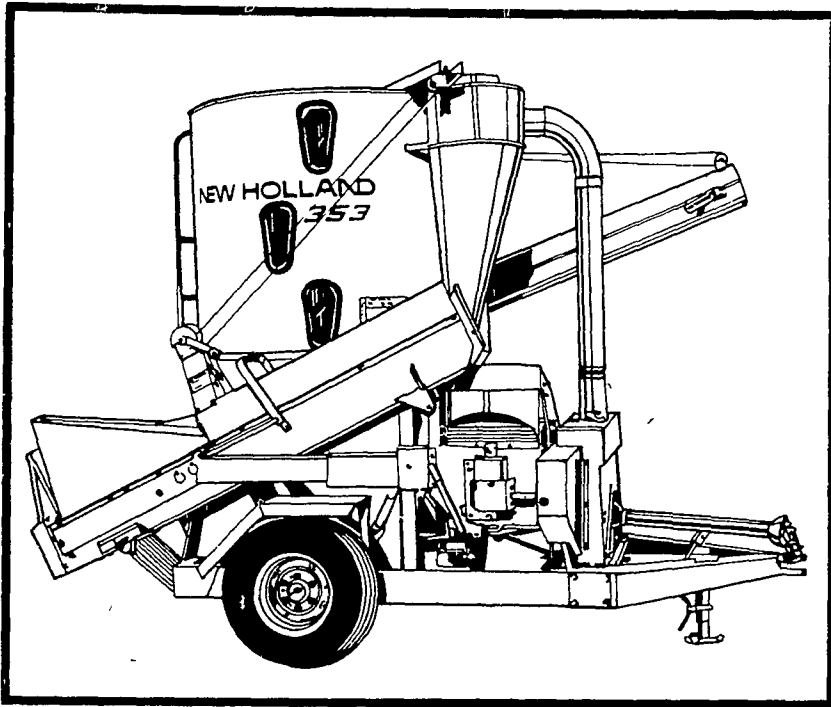

SPERRY NEW HOLLAND GRINDER-MIXERS HAVE IT ALL: QUALITY, CAPACITY AND SELECTION

- 80 - BUSHEL 353 GRINDER—MIXER**
- 16" Hammermill
 - 10', 13', 17', 20' Unloading Auger
 - Optional Electronic Scales
 - 540 R.P.M.
 - Buy Now - Earn \$280 Bonus From Sperry New Holland*

- 100 BUSHEL 355 GRINDER-MIXER**
- 21-inch Hammermill
 - 10', 13', 17', 20' Unloading Auger
 - Optional Electronic Scales
 - 540 R.P.M.
 - Buy Now - Earn \$280 From Sperry New Holland*

- 125 - BUSHEL 358 GRINDER—MIXER**
- 21-inch Hammermill
 - 10', 13', 17', 20' Unloading Auger
 - Optional Electronic Scales
 - 540 or 1000 R.P.M.
 - Buy Now - Earn \$450 From Sperry New Holland