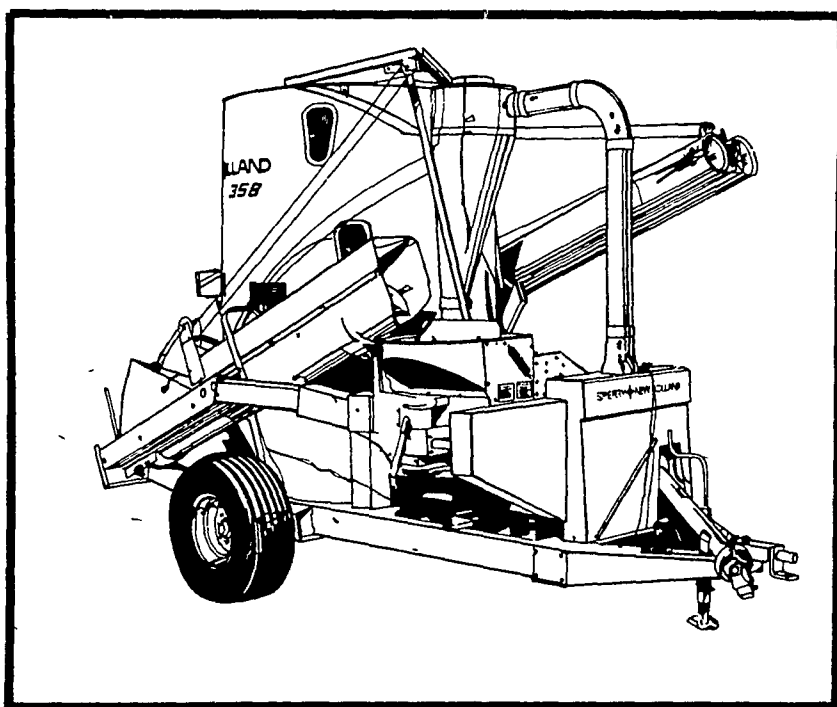

SPERRY NEW HOLLAND GRINDER-MIXERS HAVE IT ALL: QUALITY, CAPACITY AND SELECTION

- 80 - BUSHEL 353 GRINDER—MIXER**
- 16" Hammermill
 - 10', 13', 17', 20' Unloading Auger
 - Optional Electronic Scales
 - 540 R.P.M.
 - Buy Now - Earn \$280 Bonus From Sperry New Holland*

- 100 BUSHEL 355 GRINDER-MIXER**
- 21-inch Hammermill
 - 10', 13', 17', 20' Unloading Auger
 - Optional Electronic Scales
 - 540 R.P.M.
 - Buy Now - Earn \$280 From Sperry New Holland*

- 125 - BUSHEL 358 GRINDER—MIXER**
- 21-inch Hammermill
 - 10', 13', 17', 20' Unloading Auger
 - Optional Electronic Scales
 - 540 or 1000 R.P.M.
 - Buy Now - Earn \$450 From Sperry New Holland