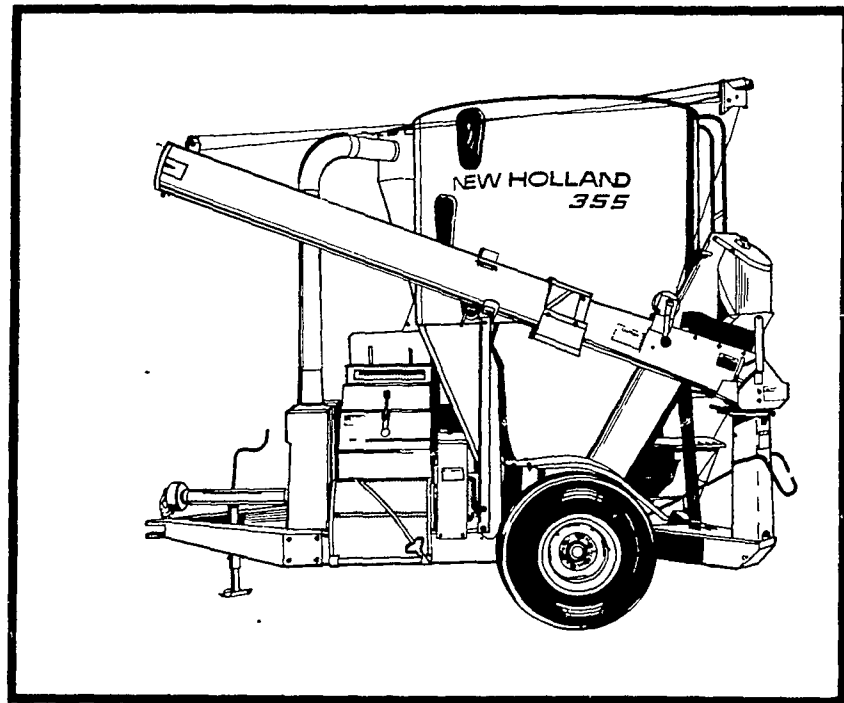

SPERRY NEW HOLLAND GRINDER-MIXERS HAVE IT ALL: QUALITY, CAPACITY AND SELECTION

- 80 - BUSHEL 353 GRINDER—MIXER**
- 16" Hammermill
 - 10', 13', 17', 20' Unloading Auger
 - Optional Electronic Scales
 - 540 R.P.M.
 - Buy Now - Earn \$280 Bonus From Sperry New Holland*