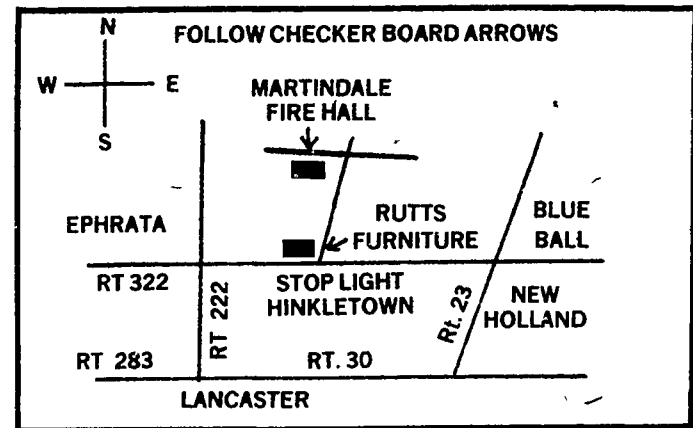

REFRESHMENTS

KEYSTONE MILLS
RD #3 Ephrata, PA
PH: 717-354-4616
717-738-1088

**ADAM ZIMMERMAN
ELECTRICIAN**
Ephrata, PA
PH: 717-733-7634

TRI-COUNTY
PHONE 717-274-3482 LEBANON PA.

SWINE SYSTEMS
SEE OUR AD PAGE A-28

**COCALICO EQUIPMENT
COMPANY**
Drainage and Excavating
RD #3 Denver, PA
PH: 215-267-3808

KleenLeen
Checker™ Gilts and
Checker™ Boars
PH: 717-737-4581

**OPEN HOUSE
SPECIAL**

▶ 10%

**SAVINGS ON ALL ORDERS FOR
KleenLeen "WHITE LINE" GILTS**