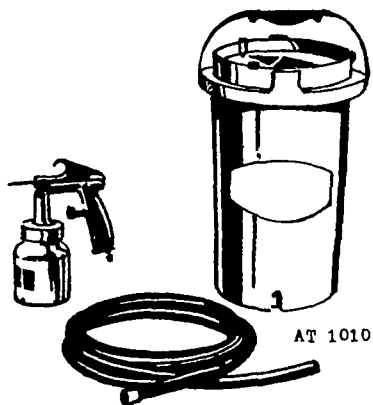

AIR COMPRESSORS IN STOCK

(1) TF430821 H, 5 HP,
3 phase, 80 gal., 2 cylinder, 2 stage
List \$1718.00 OUR PRICE **\$1295⁰⁰**

(4) TF 410821 H, 5 HP,
Single Phase, 80 gal., 2 cylinder,
2 Stage
List \$2132.00 OUR PRICE **\$1595⁰⁰**

(2) TK631221 H, 10 HP,
3 Phase, 120 gal., 4 cylinder, 2 stage
List \$3273.00 OUR PRICE **\$2495⁰⁰**

SANDBLAST GUN AND HOPPER KIT

Sandblast Gun and Hopper Kit AT-1010 Includes sandblast gun AT-1001, 3 gallon abrasive hopper, and 15 ft reinforced material hose For pressure - regulated compressors 1 hp and larger