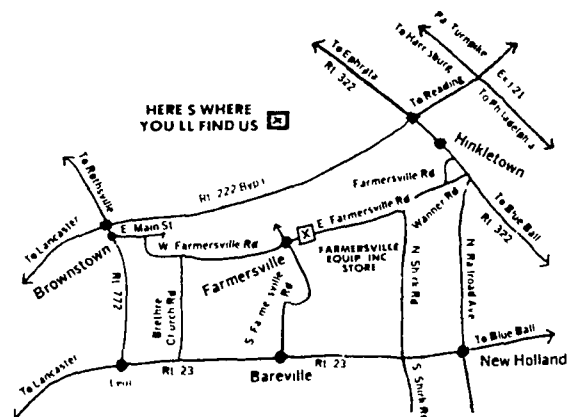

List
\$100.70

SPECIAL
\$85.95
Complete Kit

FARMERSVILLE EQUIPMENT

INC.

RD 4, EPHRATA, PA 717-354-4271

Hours: Mon., Tues., Wed., Fri. - 7:30 to 5:30
Thurs. till 9:00, Sat. till 3:00