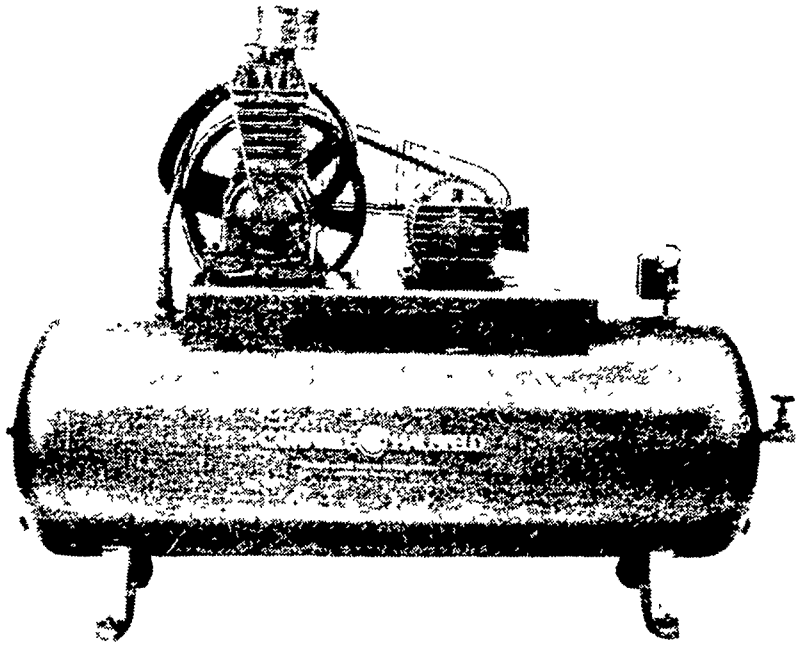

CAMPBELL HAUSFELD

"A two stage compressor worth the name begins with intelligent design"

That means Simplicity with a capital "S". The more unnecessary elements you eliminate, the better compressor you're going to have. At Campbell-Hausfeld we threw out those troublesome spring loaded valves that are buried inside most compressors, and we designed our own simple plate and reed valve system. you can

change the valve in 20 minutes - if it ever needs changing. We make the big low-pressure piston of aluminum and the small high-pressure piston of cast iron so that they weigh the

same — and balance each other. We cast the head of aluminum because aluminum dissipates heat quickly. We improve reliability, simplify assembly, and hold costs down by