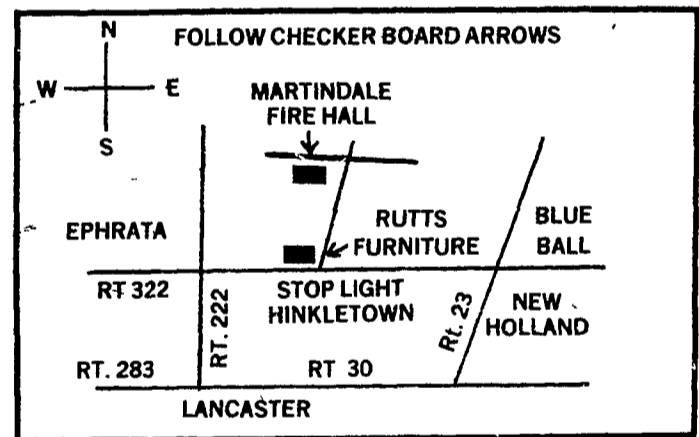

REFRESHMENTS

KEYSTONE MILLS
RD #3 Ephrata, PA
PH: 717-354-4616
717-738-1088

**ADAM ZIMMERMAN
ELECTRICIAN**
Ephrata, PA
PH: 717-733-7634

TRI-COUNTY
PHONE 717-274-3488 LEBANON PA.

SWINE SYSTEMS
SEE OUR AD PAGE E-15

**COCALICO EQUIPMENT
COMPANY**
Drainage and Excavating
RD #3 Denver, PA
PH: 215-267-3808

KleenLeen
Checker™ Gilts and
Checker™ Boars
PH: 717-737-4581

**OPEN HOUSE
SPECIAL**

▶ 10%

**SAVINGS ON ALL ORDERS FOR
KleenLeen "WHITE LINE" GILTS**