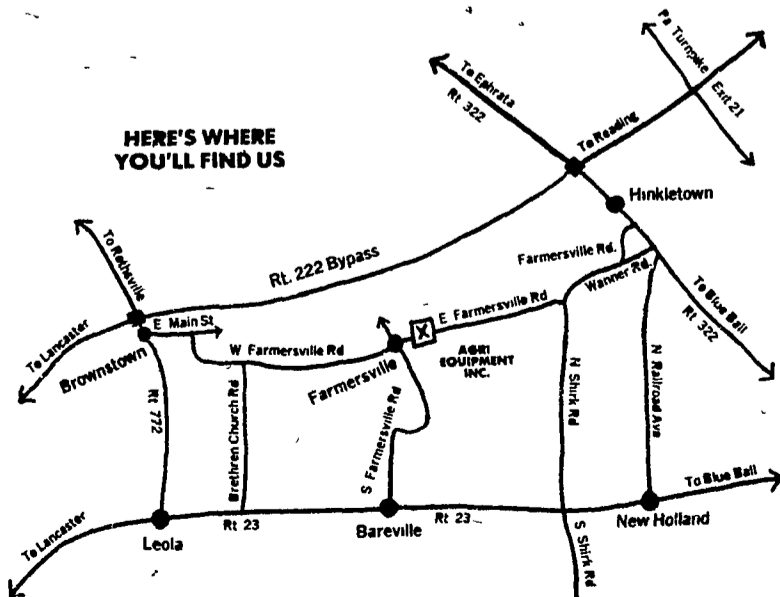

HOSKINS MFG.

MODEL HC
14-26"
HORSE & CATTLE
WATERERS

ONLY ONE OF THE
MANY MODELS AVAILABLE

Unarco-Rohn

HOG CONFINEMENT EQUIPMENT

Farrowing
Crate

AGRI-EQUIPMENT, INC. OFFERS COMPLETE
SALES • INSTALLATION • SERVICE