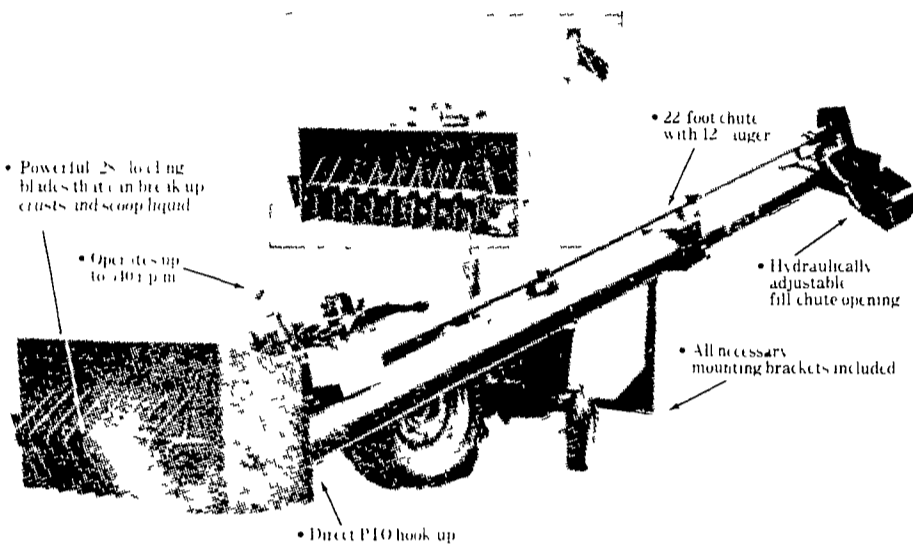

SEE US AT THE FARM SHOW

Outside Spaces 125-128
And Inside Beef Barn

Martin Manure Handling Equipment

ALL MANURE IS NOT CREATED EQUAL
So Martin created a new loader
"THE EQUALIZER"

Manure may be too thick to pump, too thin to bucket. It doesn't matter to Martin's Equalizer. At maximum capacity can load up to 5 ton per min.

THE MARTIN MANURE SPREADER
Highest payload to cost ratio; fast spreading; lowest maintenance

Martin's V-model line — for liquid and semi-liquid manure. Will spread up to 1,500 gallons of self-leveling manure in only 2½ minutes.

Martin Cow Control Equipment

Loop Stalls

Simplify bedding area cleaning without floor obstructions. Install or remove in minutes. Standard lengths: 5' for 6' bed, heifers and young stock, 6' for 7' bed, adult animals. Frame tubing construction: 55,000 lbs. min. yield high-strength steel, .109" wall. Top rail, 2" O D tubing, .083" wall

Self-Locking Headlocks

Manage stock more efficiently. Cow locks itself in position by placing head through opening and lowering to feed. Each section also locks and releases manually with simple turn of lever. Feeding can be controlled, veterinary work performed safely. Available in 10' and 12' sections to provide from 4 to 8 stalls per section