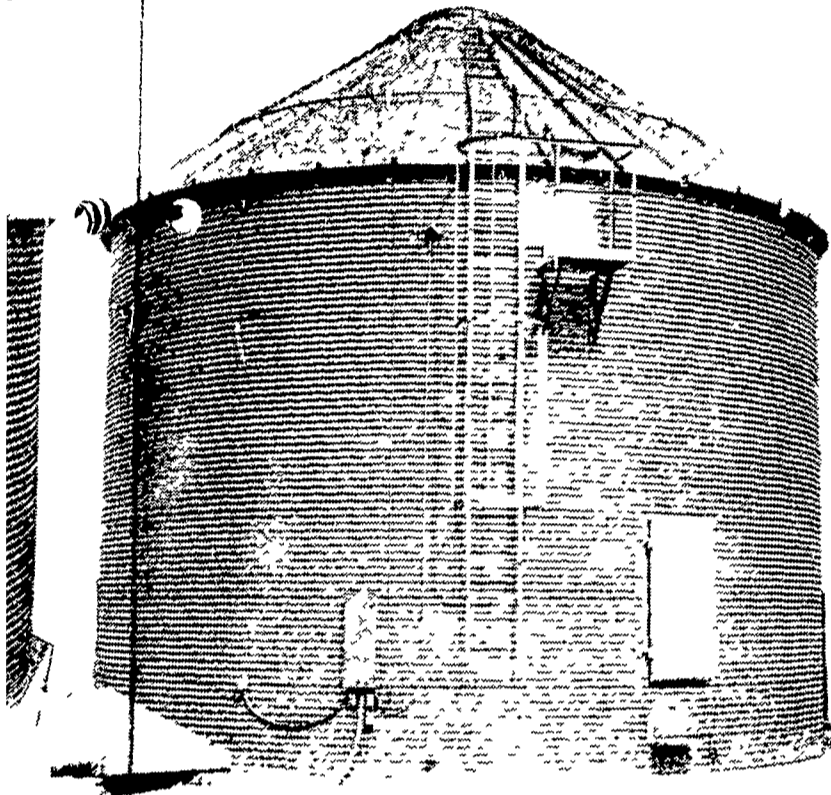

POULTRY, GRAIN AND LIVESTOCK EQUIPMENT

SEE US AT THE PA. FARM SHOW - BOOTH P11 - P12

GSI ON FARM STORAGE SYSTEM

FARM BINS

GSI has the system to meet your demands. An on-farm storage system that lets you harvest when you're ready and sell when the price is right. From one bin to an entire system, GSI bins are priced right!

GSI manufactures farm bins up to 60 ft. diameters with capacities to 157,000 bushels. Sturdy construction for maximum grain protection, with important safety features. Easy field assembly.

To complete the system, GSI offers an entire drying package and a full line of grain handling equipment to match your needs. GSI on-farm storage systems... the profitable solution.