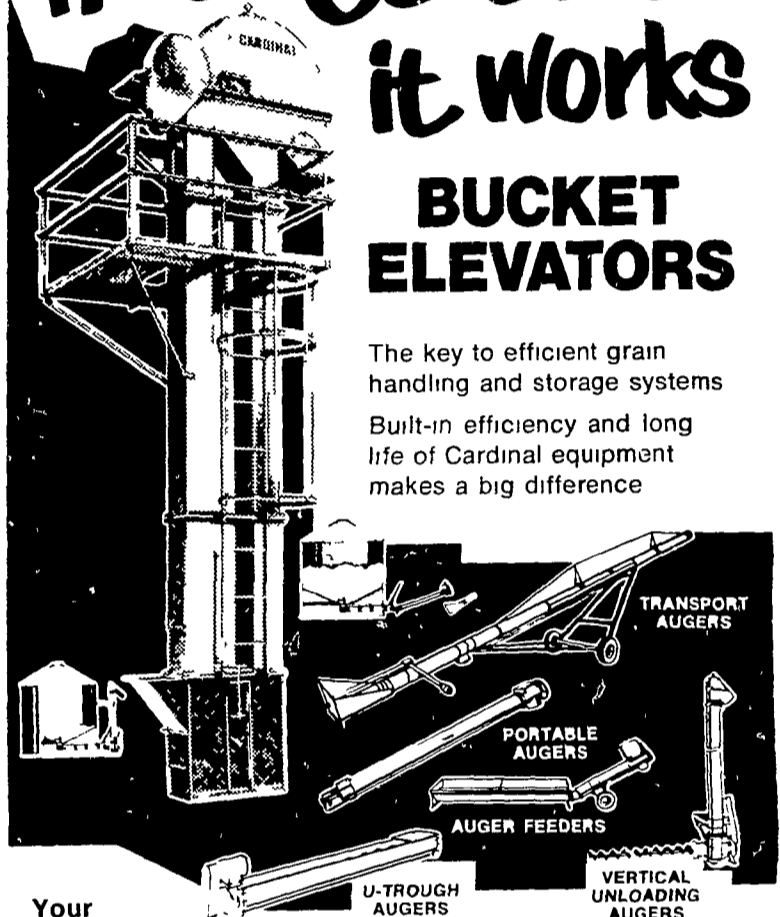

READ FEED BINS

SCHULD BULK STORAGE BINS

AIN SCATTERS
ANNEL LOCK
JOR
I SWEEPS
E SPOUTING
ISTURE TESTER
TORS, BELTS &
LLEYS
AIN CLEANERS
BINS STIRRING
STEMS

WE AT E.M. HERR EQUIP. INC. HOPE YOU WILL TAKE THE TIME TO DISCOVER HOW A GRAIN HANDLING SYSTEM CAN IMPROVE THE EFFICIENCY OF YOUR GRAIN FARMING.

E.M. HERR EQUIP. INC. IS READY TO ASSIST YOU TODAY WITH YOUR FARM NEEDS.

Thank You

The CARDINAL Line

GRAIN HANDLING EQUIPMENT

if it's Cardinal it works

BUCKET ELEVATORS

The key to efficient grain handling and storage systems. Built-in efficiency and long life of Cardinal equipment makes a big difference.

Your CARDINAL MECHANIZATION CONTRACTOR

DIAMOND CAGE SYSTEMS ON DISPLAY AT THE PA. FARM SHOW

"Egg Maker Series" 3-High Layer System

- Triple "A" Line uses vertical space to house birds and reduce building and maintenance costs.
- Plastic manure deflectors, no chute scrapers.
- Contour Cages, 20" deep...
12" width—4 birds (240 birds/10' section)
15" width—5 birds (240 birds/10' section)
24" width—9 birds (270 birds/10' section)