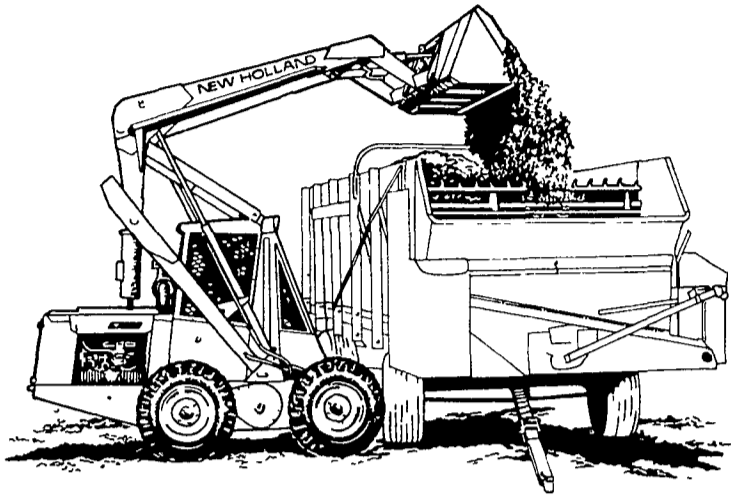

# MEET SUPER BOOM!

THAT'S WHAT YOU'LL CALL A SPERRY NEW HOLLAND LOADER  
AFTER YOU RUN ONE.

LOAD SILAGE

REMOVE SNOW

LOAD MANURE

DIG POST HOLES

DIG DIRT

LOAD BIG TRUCKS

PLUS: HANDLE BIG ROUND BALES, BULK MATERIALS, PALLETS. DIG FOOTERS, BACKFILL FOUNDATIONS, LIFT ROOF TRUSSES UP TO 14' HIGH. PLUS MUCH MORE. WHY? CHOICE OF SIX MODELS — GAS OR DIESEL FROM 22 HP. TO 62 HP. OPERATING LOADS FROM 900 TO 2,050 POUNDS (S.A.E.)