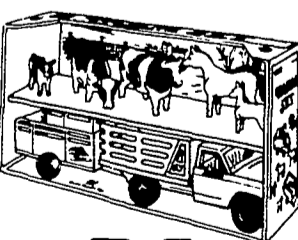

1297

Reg 1597 / SAVE 400
24461-208

Nylint Farm Set

Multi-piece set consists of Chevrolet Stake truck with removable stake panel that can double as a corral sturdy 2-wheel trailer Realistic livestock includes mare and colt, cow, calf and bul. Non-toxic finish

Tonka

1577

Reg 1777 / SAVE 200
22919-187

Tonka Shell Tanker