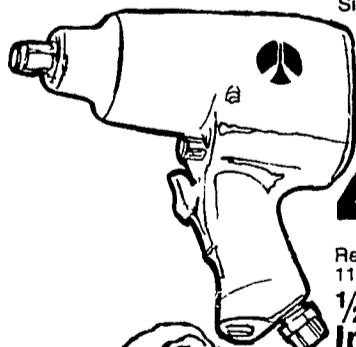

Rockwell

4788

Reg 8999 / SAVE 4211
11112-097

1/2" Air Impact Wrench

Model 2210 has up to 250 ft/lbs of torque Trigger speed control air regulator 1/2 capacity Impact Wrench Socket Set 11111-097 Reg 1599 SALE 13.99