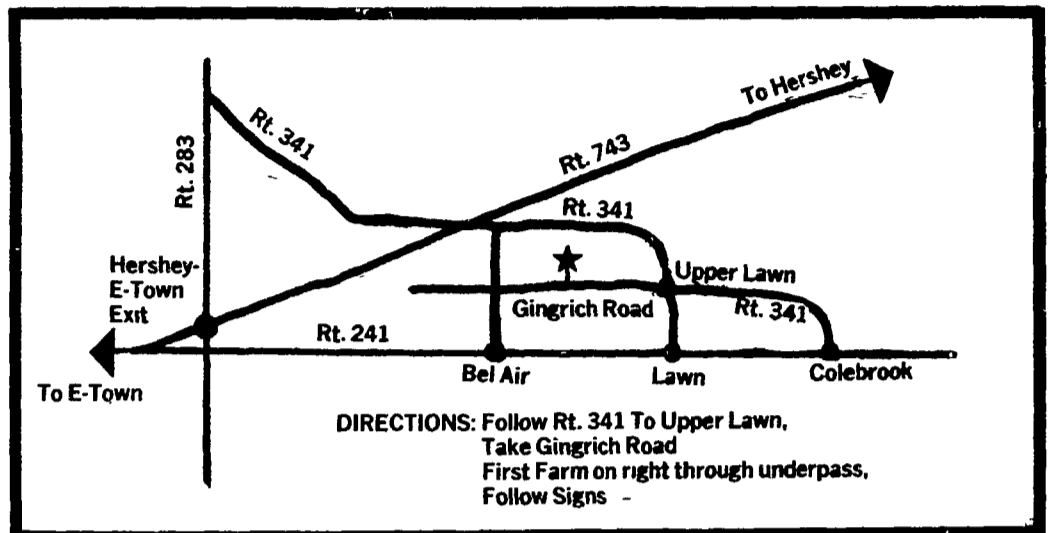

OPEN HOUSE

FRIDAY DECEMBER 7, 10 till 4

**AT THE
JOHN RISSE
FARM**

RD1, HERSHEY, PA

SEE THE ALL NEW 86 COW FREE STALL DAIRY FACILITY!

DAIRY COMPLEX FEATURES:

- 76'x104' Stall Barn
- 24'x24' Holding Area
And Return Alley
- 32'x54' Annex Building