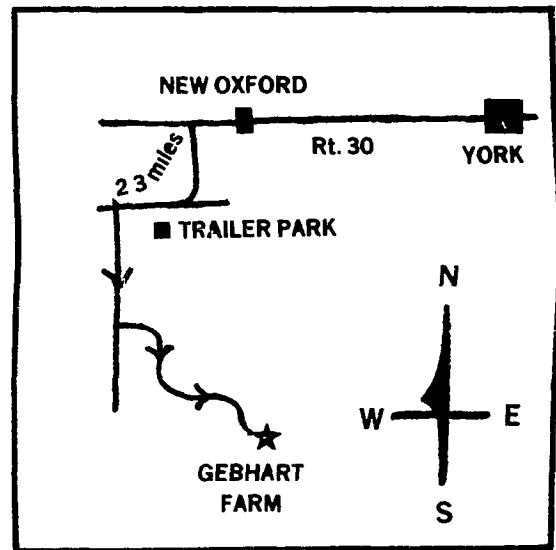

®

**THOMAS FARM SYSTEMS
&
WEST WILLOW FARMERS ASSN., INC.**

**INVITE YOU TO A
NORTHCO DOUBLE DECK BROOD GROW**

Open House

**THURSDAY, NOVEMBER 29
10:00 to 4:00**

at the
**KEN & ALBERTA GEBHART
FAMILY FARM**

DIRECTIONS - Rt. 30 West approx. 1 mile West of New Oxford turn left follow back past Chesapeake Estates Trailer Park at cross road turn left. Watch for Open House signs.

FEATURING

2 Houses 40,000 Birds Each