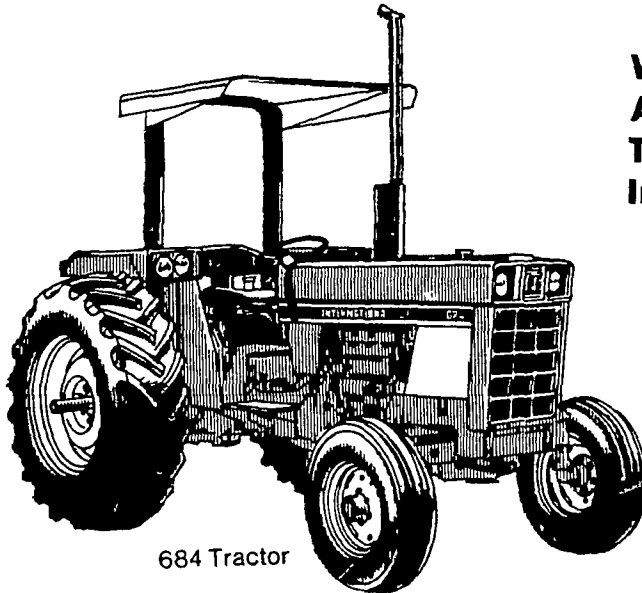

DEPENDABLE MOTOR CO.

East Main St., Honey Brook, PA
215-273-3131 — 273-3737

USED EQUIPMENT

Tractors

Farmall M
Farmall Super M
Farmall 1066D
F 1206 D
F 986 D (Like New, Low Hours)
IH 154 LoBoy w/Mower

Hay Machines

IH 47 w/thrower
IH 37 w/thrower
IH 2 Hay Conditioners
IH 440 Baler w/thrower
IH 990 Mower Cond
IH 241 Baler
IH 115 Mower
IH 31 Mower
MF 31 Mower Cond
M C. Rotary Scythe
Woods 306 Mower
Kubota 60" Mower
JD Mower Cond
AC 303 Baler

Tillage

JD Disk
12' S.T Harrow
16' S.T. Harrow
Howard S.T. 180 Rotovator
Dunham 15' Cult/mulcher
IH 770 Offset Disk
IH 122 3 pt. Disk
AC Chisel Plow

Planters & Drills

JD 1250 6 Row
IH 449 4 Row
IH 56 4 Row
Oliver 4 Row
MF 4 Row
Dearborn 13x7 Drill
IH 10 16x7 Drill
JD Rotary Hoe
Ford 2 Row Cub Planter

Plows

IH 560 6F 16"
IH 540 4F 16"
IH 311 mtd
IH 70 Trailing Plow
Ford 3F Automatic
2F Trailing Plows
Oliver 5F 16"
MM 4F 16" Trailing
Fast Hitch 2 way

Pickers

IH 234 (2)
IH 2MH
NI 327 Super Sheller

Combines

IH 82 Pull Type
IH 403
IH 227 Corn Head
IH 743 Corn Head

Forage Equipment

IH 650 Harvester w/2 heads
IH 550 Harvester w/2 Heads
IH 50 w/PTO Drive
IH 51 Forage Box
JD 6 Harvester
JD 34 Harvester w/2 Heads
AC 780 Harvester
Badger Harvester
Fox 546 Harvester
Papec 180 Harvester w/2 Heads
NH 770 Harvester
NH 22 Blower
IH 42 Blower
Kools Blower

Miscellaneous

IH 1150 Grinder Mixer
Mayrath 41 ft Elevator
IH 135 Spreader
Myers Snow Plows
IH 1650 Cadet

Announcing Waiver of Finance!

684 Tractor

WAIVER OF FINANCE Now Available On All New IH Tractors And Any Used Tractors In Stock.

No Finance Charges Until March 1, 1980 on Tractors And Implements Sold with Tractors, if Financed Through IHCC.

See Us For Details!

WAIVER OF FINANCE Is Also Available On Most New Machines Manufactured By IH... Get Details Before You Buy!