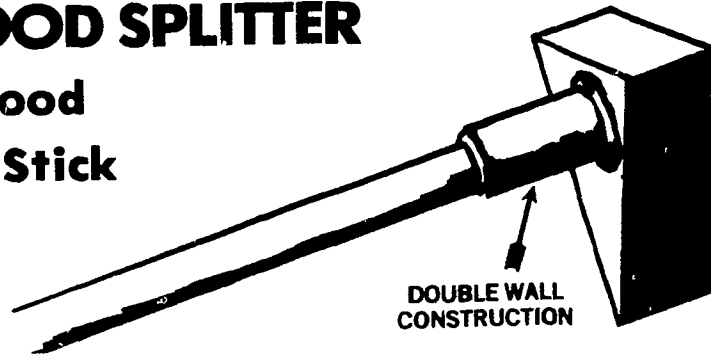

15% OFF ALL OTHER TOOLS AND TOOL BOXES IN STOCK NOT LISTED ABOVE

10% OFF SAWS AND WOODSPLITTERS

**INTRODUCING THE
ALL NEW McCULLOCH
PRO MAC 610
16" CHAIN SAW**

Designed with features for performance and safety and built with the most modern and durable materials, the McCulloch Pro Mac 610 is able to handle almost any job around your home or farm

The Incredible WOOD SPLITTER
Goes Through Most Wood
The First Time-Will Not Stick

★ 10 YEAR GUARANTEE

MAKE EASY WORK OF ROLLING & SETTING UP LOGS

KANT HOOK

ALL STEEL CONSTRUCTION, THE SAFEST AND EASIEST WAY TO ROLL THOSE LARGE LOGS