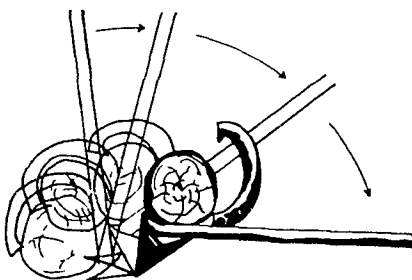

15% OFF ALL OTHER TOOLS AND TOOL BOXES IN STOCK NOT LISTED ABOVE

10% OFF SAWS AND WOODSPLITTERS

**INTRODUCING THE
ALL NEW McCULLOCH
PRO MAC 610
16" CHAIN SAW**

Designed with features for performance and safety and built with the most modern and durable materials, the McCulloch Pro Mac 610 is able to handle almost any job around your home or farm

The Incredible WOOD SPLITTER
Goes Through Most Wood
The First Time-Will Not Stick

★ 10 YEAR GUARANTEE

MAKE EASY WORK OF ROLLING & SETTING UP LOGS

KANT HOOK

ALL STEEL CONSTRUCTION, THE SAFEST AND EASIEST WAY TO ROLL THOSE LARGE LOGS