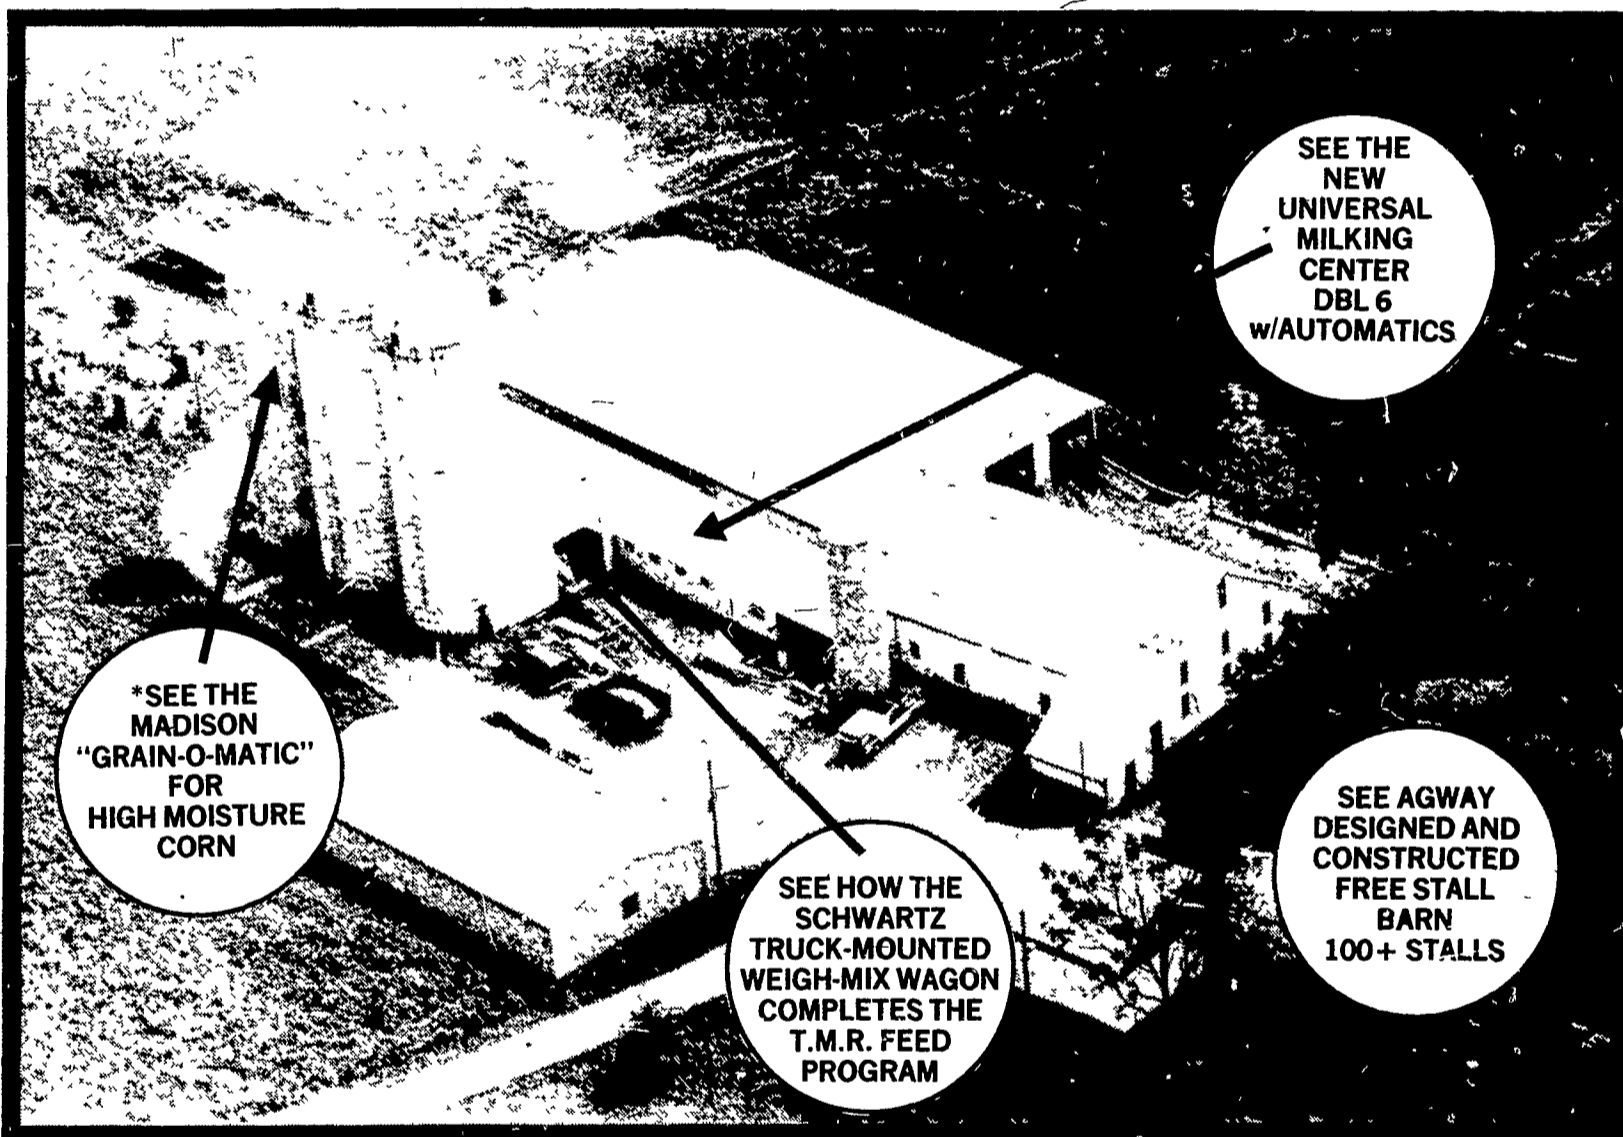

# AGWAY

## OPEN HOUSE

**JOHN STAMY III**  
**R.D. 2**  
**Mechanicsburg, PA**

**WEDNESDAY, NOVEMBER 7, 1979**  
**10:30 A. M. to 3:00 P. M.**

\*SEE THE MADISON "GRAIN-O-MATIC" FOR HIGH MOISTURE CORN

SEE HOW THE SCHWARTZ TRUCK-MOUNTED WEIGH-MIX WAGON COMPLETES THE T.M.R. FEED PROGRAM

SEE THE NEW UNIVERSAL MILKING CENTER DBL 6 w/AUTOMATICS

SEE AGWAY DESIGNED AND CONSTRUCTED FREE STALL BARN 100+ STALLS

\* Be sure to inquire about the early order program.

Here is another dairy farm complex Agway is proud to have designed and constructed for the Stamy Family.

This Set-up offers maximum labor efficiency with room to expand. Our Sincere Thanks to John Stamy III and his family for having confidence in Agway to handle this project. We in Agway feel this is a prime example of farmer and his co-op, working together.