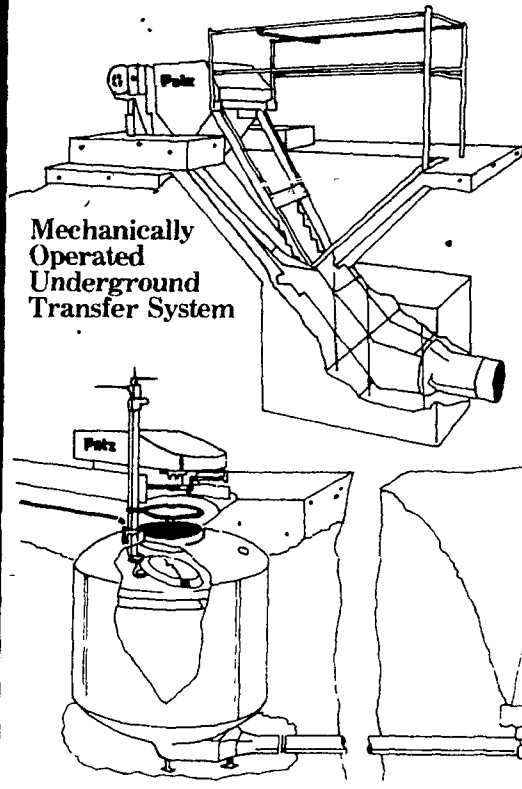

You can depend on

Patz

Underground Air Operated Transfer System

DISTRICT MANAGER

GEORGE HEATH, 472 Woodcrest Dr., Mechanicsburg, PA 17055 717-737-9400

ALEXANDRIA
MAX ISENBERG
814-669-4027

BALLY
LONGACRE
ELECTRIC
215-845-2261

BELLEFONTE
LUCAS BARN
EQUIPMENT
814-383-2806

BELLEVILLE
MACLAY & SON
717-935-2101

CAMP HILL
LLOYD SULTZBAUGH
717-737-4554

CHAMBERSBURG
VALLEY FARM
AUTOMATION
717-264-3814

ELLIOTTSBURG
CARL BAER
717-582-2648*

HAMBURG
SHARTLESVILLE
FARM SERVICE
215-488-1025

LEBANON
MARVIN J. HORST
DAIRY EQUIPMENT
717-272-0871

MALISTERVILLE
SANER FARM
SYSTEMS
717-463-2606

MILLERSBURG
LANDIS
LABOR SAVERS
717-692-4647

MILTON
LANDIS FARMSTEAD
AUTOMATION
717-437-2375

QUARRYVILLE
UNICORN FARM
SERVICE
JAMES E. LANDIS
717-786-4158

PIPERSVILLE
MOYER
FARM SERVICE
215-766-8675

TERRE HILL
TERRE HILL
SILO CO. INC.
215-445-6736

WILLIAMSBURG
LONGENECKERS, INC.
814-793-3731

MARYLAND DEALERS

HAGERSTOWN, MD
TRI-STATE
FARM AUTOMATION
301-790-3698

KENNEDYVILLE, MD
PINDER SERVICE CO.
301-348-5263

LINEBORO, MD
WERTZ GARAGE, INC.
301-374-2672

STREET, MD
P & S EQUIPMENT, INC.
301-452-8521