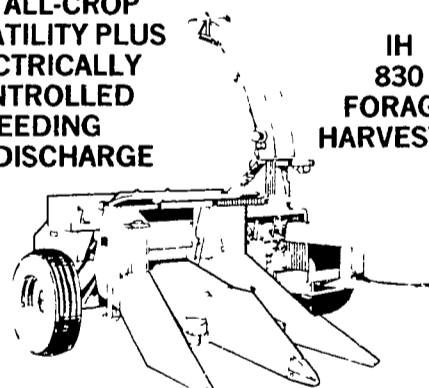

Elm, Pa.
 Phone 717-665-2141

2 USED FOX SELF-PROPELLED FORAGE HARVESTERS

SPF 6 cylinder Gas with 2-row Corn Head, excellent condition
\$5,000.00

6200 6 cylinder Diesel, Cab and Heater with 3 Row Narrow Corn Head and Electric Knife Sharpener
\$25,000.00

OFFERING MORE OF WHAT YOU WANT TO HARVEST, MORE OF WHAT YOU GROW!

AXIAL-FLOW... SIMPLICITY

USED 1460 COMBINE
 259 Hrs., Excellent Condition
 6 Row Narrow 15' Platform w/Floating Cutter Bar

GET ALL-CROP VERSATILITY PLUS ELECTRICALLY CONTROLLED FEEDING AND DISCHARGE