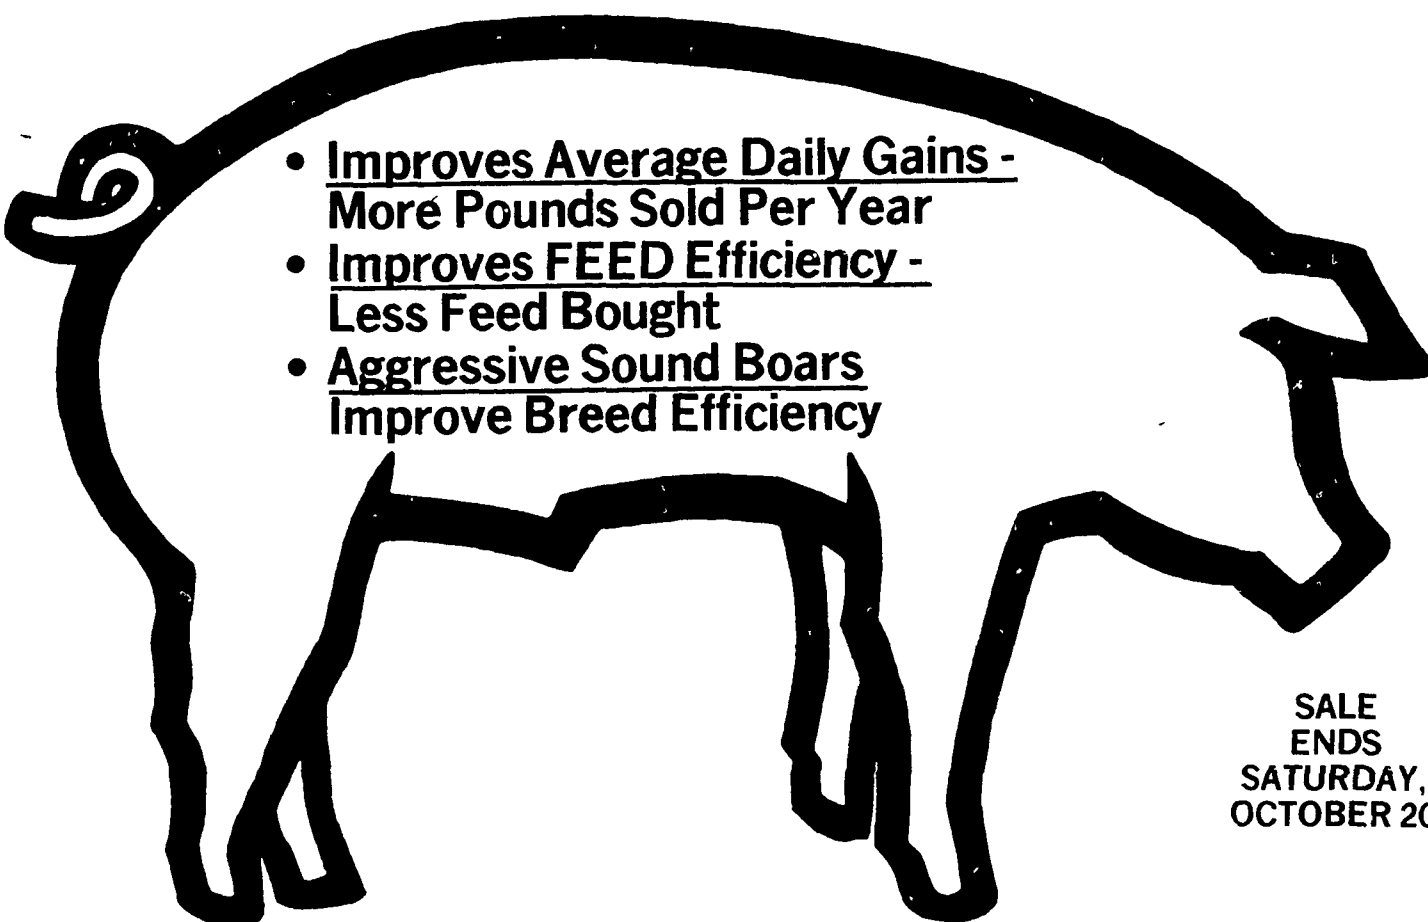

## "TOTAL BALANCE" DAIRY SPECIALIST HELPS DAIRYMEN PLAN PROFITS

Joe Wivell reviews "Total Balance" Program with Dairy Specialist Mervin Weaver.

Joe's "Total Balance" Feeding Program Includes Hay, Haylage, Corn Silage - High Moisture Shell Corn and Highest Energy Purina Hi-0-36 Cow Concentrate.

### "TOTAL BALANCE" PROGRAM OFFERS:

- TBP - DAIRY FEEDING
- TBP - DRY COW MANAGEMENT
- TBP - NO CHARGE ROUGHAGE TESTING
- TBP - MONTHLY NUTRITIONAL REVIEW
- TBP - HEIFER REPLACEMENTS
- TBP - HERD PROFIT ANALYSIS

More Pounds Of Milk Means More Profit \$

Oct. 74	12,646 Lbs.
Sept. 79	17,871 Lbs.
+	5,225 Lbs.

I WANT A "TOTAL BALANCE" PROGRAM FOR MY DAIRY HERD

Mail To: KEYSTONE MILLS  
RD3, EPHRATA, PA 17522

NAME \_\_\_\_\_

## 10% SAVING ON YOUR NEW KLEEN LEEN BOAR

- Improves Average Daily Gains - More Pounds Sold Per Year
- Improves FEED Efficiency - Less Feed Bought
- Aggressive Sound Boars Improve Breed Efficiency

**GPR  
TESTED  
BOARS  
MEAN  
MORE  
PROFIT  
DOLLARS!**