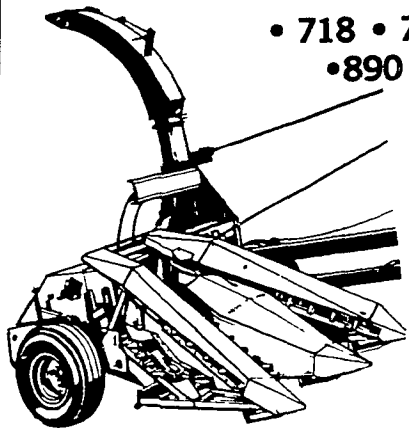

FARM EQUIPMENT

Bean two row potato harvester with auxiliary engine, good shape, no reasonable offer refused. Donald Lichtenwalner, R.D.2, Macungie, PA. 18062. Lehigh Co. 215-965-5214.

FARM EQUIPMENT

Horse drawn corn planters converted to plateless. Gandy fertilizer spreaders and insecticide applicators for sale. Gideon F. Stoltzfus, Gap RD2, Lanc. Co. 2 mi. N. of Gap along Rt. 897, Box 2276.

**The Time Is Right...
The Price Is Right!!**

SPECIAL PRICES ON ALL N.H. FORAGE HARVESTERS IN INVENTORY!

• 718 • 770 • 782
• 890 • 892

Attachments Available For Above!

★ **USED FORAGE HARVESTERS READY TO GO...**

- NH 616, 717, S717, 770
- JD 3800

• Stop In or Call •

Sales & Service On:

- Ford • New Idea • New Holland •

WALTER G. COALE, INC.

2849-53 Churchville Rd.
Churchville, Maryland

Ph: (301) 734-7722 or (301) 879-1434

SPERRY **JAMESWAY DUNHAM**
NEW HOLLAND

New Holland - Balers, Harvesters, Rakes, Mowers, Haybines, Spreaders, Grinders, Skid Steer Loaders.

Free Finance on All Hay equipment and Harvesting Equipment til March 1, 1980.

Terre Hill Silos   Hub Tool Elevators
McCurdy Bins   Walsh Sprayers

NEW EQUIPMENT SPECIALS

CASE	
990 Tractor	$9,650
970 Tractor, power shift (100 hrs. Full Warranty)	15,100
10 Tooth Chisel w/hyd. gauge wheels	$1,750
NEW HOLLAND	
#25 Blower	$1,210
778 Skid Loader, demo, 160 hrs	$12,000
362 145 bu. Tank Spreader	$2,400
365 180 bu. Tank Spreader	$2,885
PITTSBURGH	
Heavy Duty Series 460 18' Disc	$5,270
Heavy Duty Series 460 10' Disc	$2,550
SATOH	
650 Tractor	$3,600

SPECIAL PRICE ON

- (1 only) 890 Harvester electric, with 2 row head and pickup head $10,470
- (1) 770 Harvester, Manual Controls $5,450

Free Finance Til March 1, 1980

USED EQUIPMENT

NH 477 Haybine	NH 717 Harvester w/1-row hd.
NH (2) 469 Haybines	IH 5 Bar Rake
IH 550 Spreader w/hyd end gate	(1) 717 R 2 Head
NH 53A Bale Thrower	(2) 770 R1 Row Head
NH #58 Baler	NH 404 Crusher
NH 26 Blower	NH 36 Flail Chopper
NH 475 Spreader, Ex cond	NH 717 2-Row Narrow Head

DEPENDABLE MOTOR CO.
East Main St., Honey Brook, PA
215-273-3131 — 273-3737

FARM EQUIPMENT

FOR SALE
JD 7700 diesel combine, 643 corn head, 15' flex grain head, very good condition.
IHC 650 forage harvester, 2-row corn head, like new.
Call at Noon or after 5 P.M.
215-838-9927

FARM EQUIPMENT

FOR SALE
Wood Corn Crib 6'W x 16'H x 100'L
Make offer - remove in 10 days.
C-600 Ford truck with Badger silage box.
PTO HD Hammermill w/2 ton mixer, molasses tank & mixer, excellent condition. 717-285-3711

FARM EQUIPMENT

SPERRY **NEW HOLLAND**
GEHL, BUSH HOG NEVIN N. MYER & SONS, INC.
RD1, Chester Springs, Pa
New Holland Hay Equipment now has FREE Finance until March 1, 1980

Special Deal on New Holland Machines!
• 513 Manure Spreader sgl btr $2,250
• 718 Forage Harvester w/manual controls $3,875

Special Price on Corn Heads For $717, 718, 770, 890 Forage Harvesters

CASE TRACTORS UNDER 90 HP
1 Model 885, 2 model 995's 1 model 990
YANMAR TRACTORS
YM 135 TD 4 wheel drive 13 hp turf tires $3,675 00
YM 240 A 2 wheel drive 24 hp Ag tires w/front end loader & backhoe $7500

VICON FERTILIZER SPREADERS
PS 400 3 pt hitch 600 lb capacity $625
PS 500 3 pt hitch 900 lb capacity $675
PS 1001 trailer type 2400 lb capacity $1895

GEHL FORAGE EQUIP. IN STOCK
BU 920 Forage Box 6' sides w/screen section, pintle aprons, 3rd btr and roof Mtd on G 1006 running gear $4,995
FC 72C Flail Chopper $3195