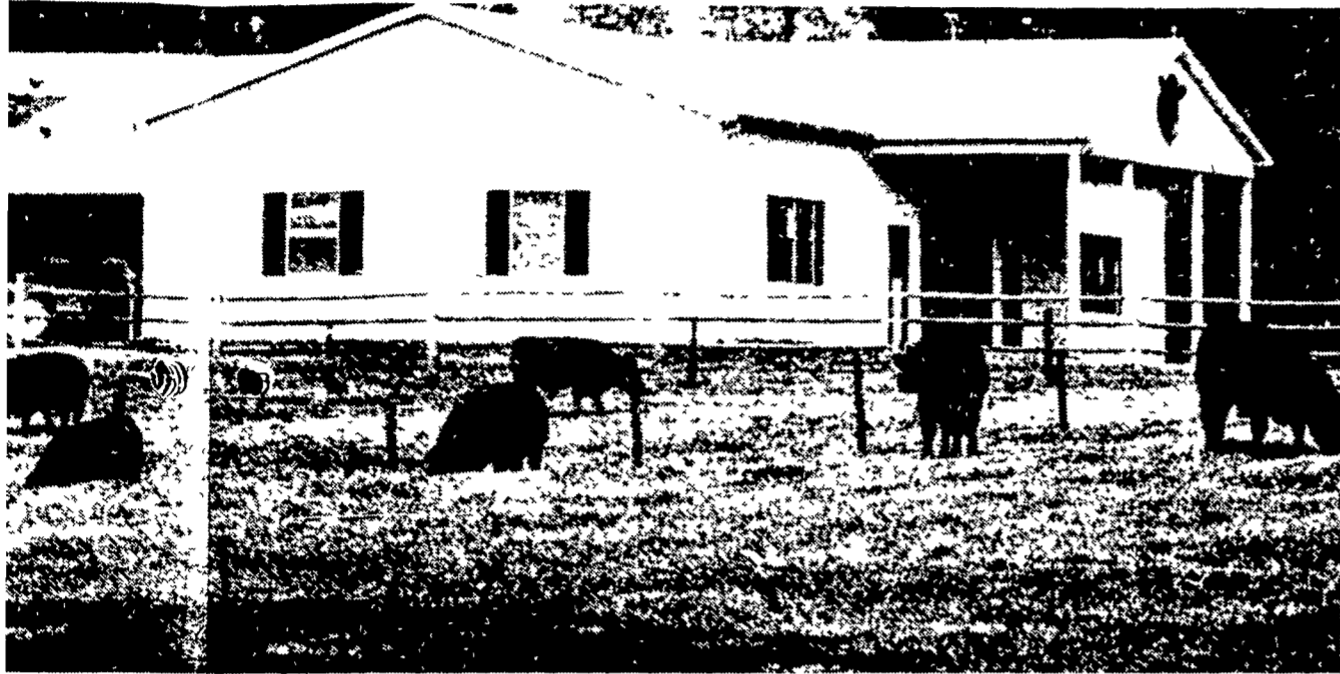

# F THE BEST IN CUSTOM D LIVESTOCK SYSTEMS

**CATTLE - HOG - POULTRY EQUIPMENT**  
EPHRATA, R.4, (Farmersville) PA. 17522  
PHONE: 717-354-4271

**BEEF**

**DAIRY**

**VEAL**

**DAIRY**

**DAIRY**