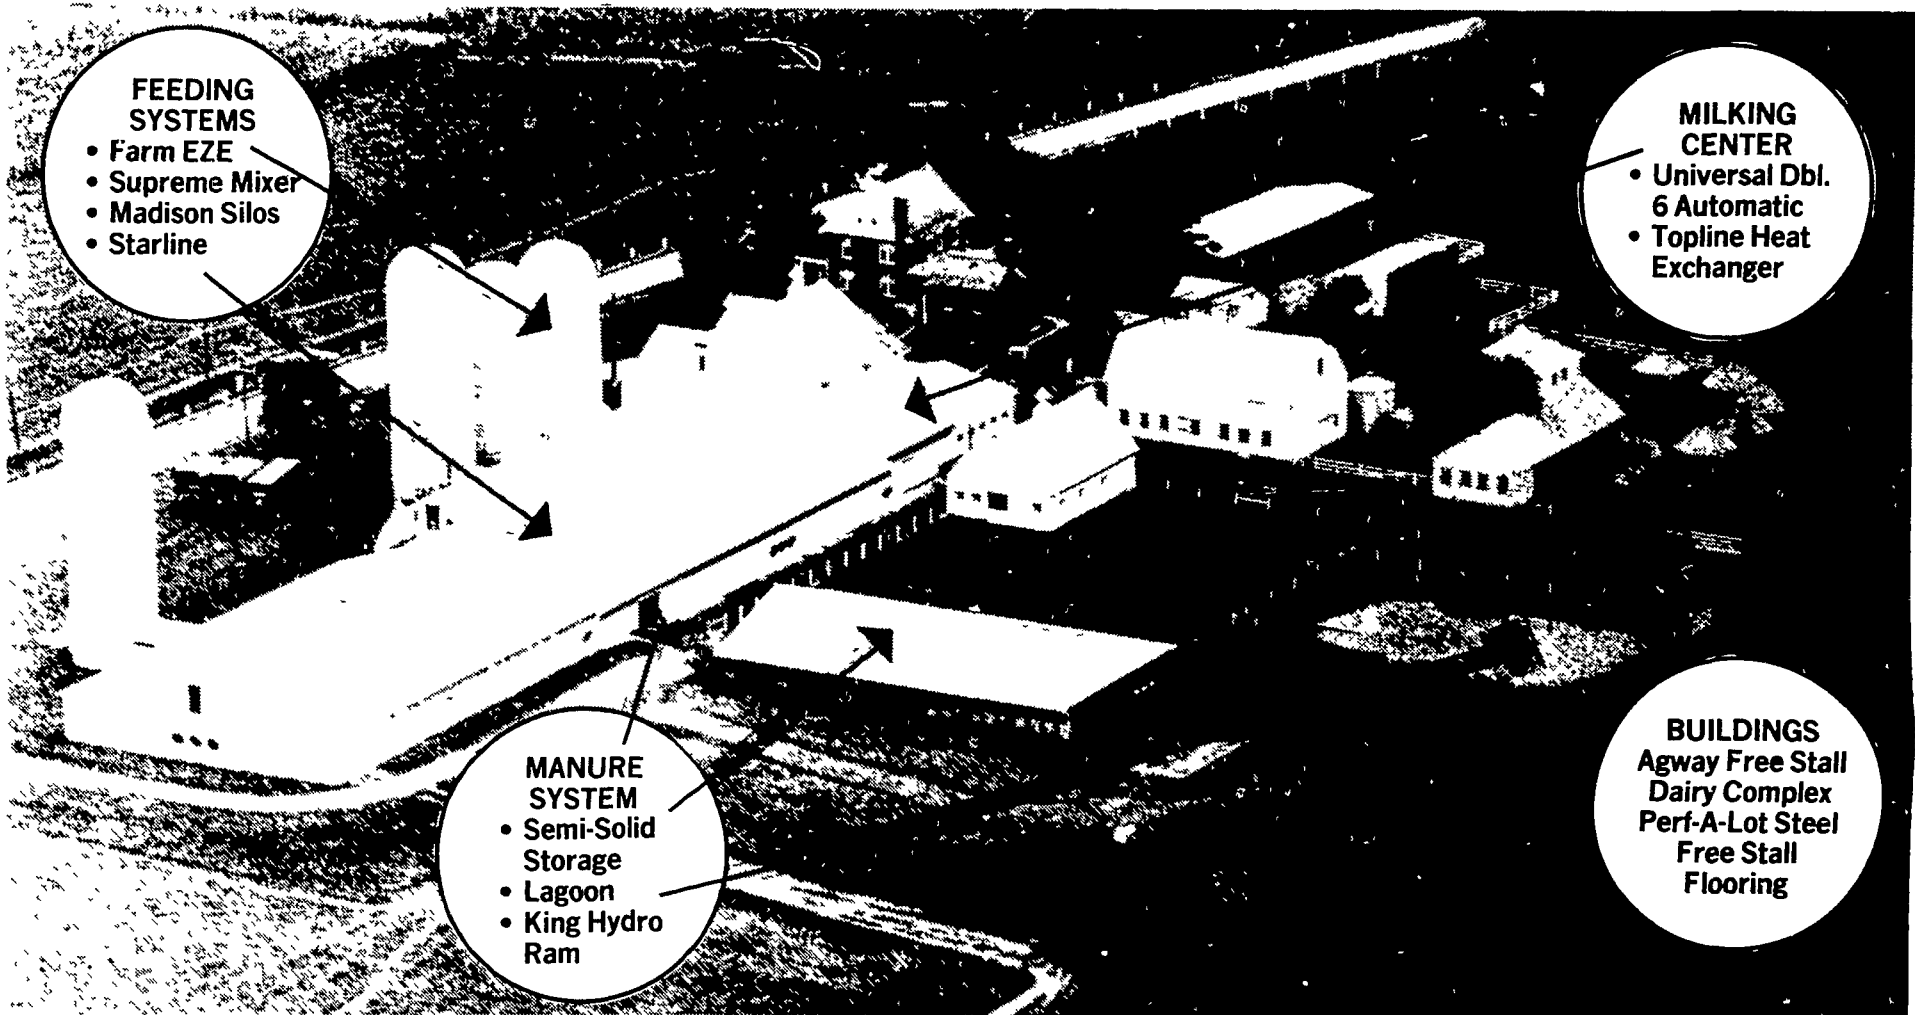

AGWAY

OPEN HOUSE

THURSDAY, SEPTEMBER 20, 1979
10 A.M. to 3 P.M. Rain or Shine
AT

WESTBROOK GUERNSEY FARM

Lester Van Arsdale & Sons, Biglerville, Pa.

The Westbrook Guernsey Farm was recently featured in the Agway Co-Operator, Agway's monthly magazine. Westbrook is one of the most modern and efficient dairy farms in operation anywhere! Agway is very pleased to have worked with Lester and his sons in the development and construction of this outstanding facility. The results are a lot of earned pride by the Van Arsdales and Agway Inc. Come and see this example of what can be done—you'll be glad you did!

CARLISLE
 E. North St
 Carlisle, PA
 717-243-4312

LANCASTER FARM STORE
 1140 Dillerville Rd.
 Lancaster, PA
 717-394-0541

YORK WEST STORE
 26 W. Market St.
 York, PA
 717-792-2674

AVONDALE SUPPLY CENTER
 Junction U.S. 1 & 41
 Avondale, PA
 215-268-2043