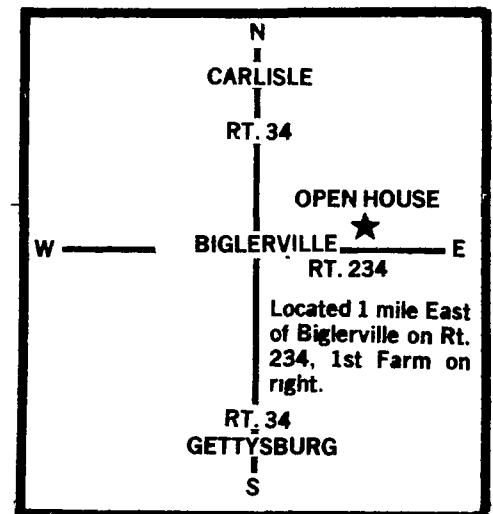

AGWAY

OPEN HOUSE

THURSDAY, SEPTEMBER 20, 1979
10 A.M. to 3 P.M. Rain or Shine
AT

WESTBROOK GUERNSEY FARM

Lester Van Arsdale & Sons, Biglerville, Pa.

The Westbrook Guernsey Farm was recently featured in the Agway Co-Operator, Agway's monthly magazine. Westbrook is one of the most modern and efficient dairy farms in operation anywhere! Agway is very pleased to have worked with Lester and his sons in the development and construction of this outstanding facility. The results are a lot of earned pride by the Van Arsdales and Agway Inc. Come and see this example of what can be done—you'll be glad you did!

CARLISLE
 E. North St
 Carlisle, PA
 717-243-4312

LANCASTER FARM STORE
 1140 Dillerville Rd.
 Lancaster, PA
 717-394-0541

YORK WEST STORE
 26 W. Market St.
 York, PA
 717-792-2674

AVONDALE SUPPLY CENTER
 Junction U.S. 1 & 41
 Avondale, PA
 215-268-2043