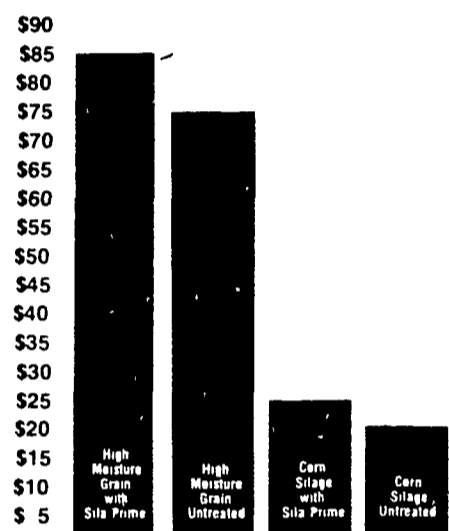

Dollar-Value Of Forage Crops Per Ton

Sila-Prime is a non-toxic, granular Probiotic fermentation aid that won't cake or bridge in mechanical applicators

Distributed by:

MAR-GRO CORP.

1020 Millersville Road

Phone: 717-392-8211

Lancaster, PA 17603

LESTER L. CRIDER

R.D. #1, Shippensburg, PA 17257
Phone: 717-532-7517

H. TED COULTER

R.D. #1, Spring Mills, PA 16875
Phone: 814-364-1337

JOHN C. FISHER

R.D. #2, Martinsburg, PA 16662
Phone: 814-793-2794

AARON S. GROFF

R.D. #3, Ephrata, PA 17522
Phone: 717-354-4631

EDWIN W. HOOVER

R.D. #1, Ephrata, PA 17522
Phone: 717-733-8313

ELMER M. MARTIN

R.D. #2, Myerstown, PA 17067
Phone: 717-949-2081

RICHARD D. YEAGER

R.D. #4, Carlisle, PA 17316
Phone: 717-776-3395

M. DAVID BRUBAKER

R.D. #1, Mount Joy, PA 17552
Phone: 717-653-5238

CLAYTON FOGLE

R.D. #1, Lewisburg, PA 17887
Phone: 717-524-5899

STEPHEN W. GROAH

1020 Millersville Road
Lancaster, PA 17603
Phone: 717-392-8211

EUGENE GROFF

R.D. #3, Ephrata, PA 17522
Phone: 717-354-4631

RICHARD H. KAUFFMAN

R.D. #1, Columbia, PA 17512
Phone: 717-653-1653

ELI O. NOLT

R.D. #1, New Holland, PA 17557
Phone: 717-354-5546

WILLIAM O. WISE

R.D. #4, Hagerstown, MD 21740
Phone: 301-797-6430

DALE K. WOLFE

R.D. #1, East Berlin, PA 17316
Phone: 717-259-9897

CLARENCE S. WITMER

1823 Edgar Ave.
Chambersburg, PA 17201
Phone: 717-264-7792

CHARLES F. MILLER

R.D. #1, Box 213
Lykens, PA 17048
Phone: 717-365-3711

CARL E. CLOSE

R.D. #1, Box 135
Glenn Rock, PA 17327
Phone: 717-235-2730

A product of Star-Labs, St Joseph, Mo