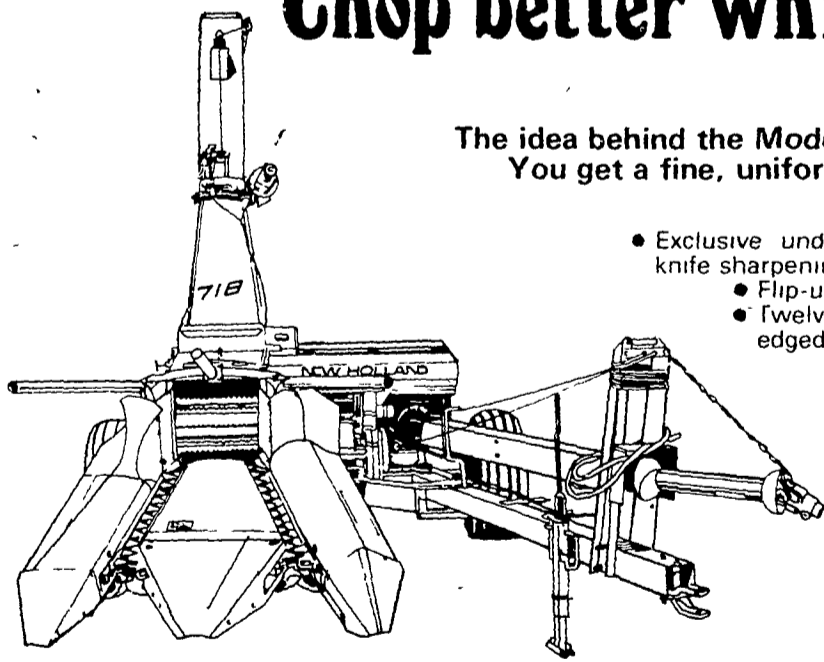

Check these outstanding features

- **Exclusive** electronic metal detector (optional) reduces harvester damage, helps cut down on hardware disease
- **Exclusive** underbeveled knives never need re-beveling, make knife sharpening fast and easy
- **Exclusive** flip-up feed roll makes shearbar adjustment easy
- **Exclusive** interchangeable crop heads—ideal for the farmer/rancher who chops both windrowed crops and row crops Plus a big choice of other crop heads

Stop in soon and check all the performance-rated features of the "1895."

New Model 782: Heavy duty from hitch to spout.

New Model 782 is built for heavy-duty performance—year in, year out Twelve-knife cutterhead chops uniformly, without a recutter screen. But for special crops and conditions, recutter screens are available

Check these outstanding features.

- **Exclusive** under-beveled knives eliminate the need for re-beveling, make knife sharpening fast and easy
- Flip-up feed roll makes shearbar adjustment easy
- Choice of drivelines 540-rpm driveline that'll take up to 110 PTO hp, or 1,000-rpm driveline that'll handle up to 120 PTO hp
- **Optional** adjustable spout eliminates the need for spout extensions in most conditions
- Big choice of crop heads, including **new** one- and two-row low-profile crop heads windrow pickup, sicklebar and one-row ear-corn snapping head

Chop better while saving power!

The idea behind the Model 718 forage harvester is efficiency: You get a fine, uniform cut with low power requirements.

- **Exclusive** under-beveled knives eliminate re-beveling, make knife sharpening fast and easy
- Flip-up feed roll makes shearbar adjustment easy
- Twelve-knife cutterhead has reversible, double-edged knives
- Choice of **new** one- or two-row low profile crop heads, windrow pickup or sicklebar