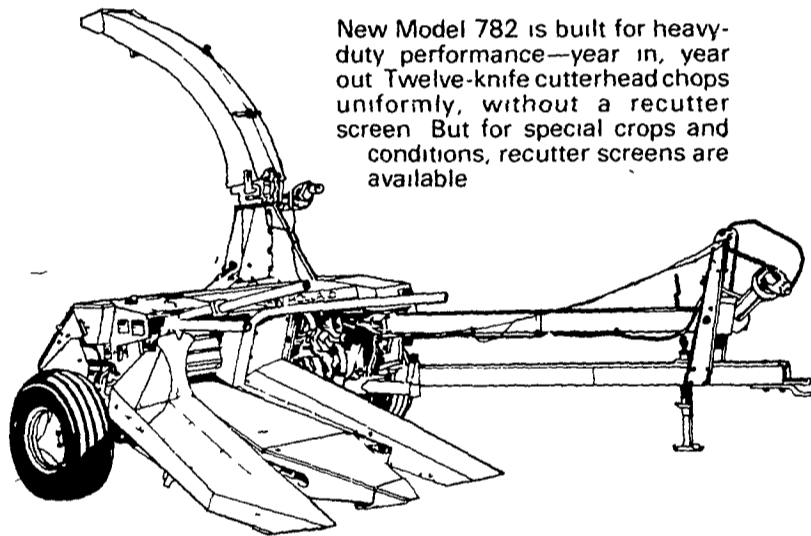

BIG or Small - Sperry New Holland Forage Harvesters Offer You More Value!

A giant silage-maker that's 250-hp strong.

All the power you need—and then some! It's the "1895" SP chopper from Sperry New Holland.

Check these outstanding features

- **Exclusive** electronic metal detector (optional) reduces harvester damage, helps cut down on hardware disease
- **Exclusive** underbeveled knives never need re-beveling, make knife sharpening fast and easy
- **Exclusive** flip-up feed roll makes shearbar adjustment easy
- **Exclusive** interchangeable crop heads—ideal for the farmer/rancher who chops both windrowed crops and row crops Plus a big choice of other crop heads

Stop in soon and check all the performance-rated features of the "1895."

New Model 782: Heavy duty from hitch to spout.

New Model 782 is built for heavy-duty performance—year in, year out Twelve-knife cutterhead chops uniformly, without a recutter screen. But for special crops and conditions, recutter screens are available

Check these outstanding features.

- **Exclusive** under-beveled knives eliminate the need for re-beveling, make knife sharpening fast and easy
- Flip-up feed roll makes shearbar adjustment easy
- Choice of drivelines 540-rpm driveline that'll take up to 110 PTO hp, or 1,000-rpm driveline that'll handle up to 120 PTO hp
- **Optional** adjustable spout eliminates the need for spout extensions in most conditions
- Big choice of crop heads, including **new** one- and two-row low-profile crop heads windrow pickup, sicklebar and one-row ear-corn snapping head