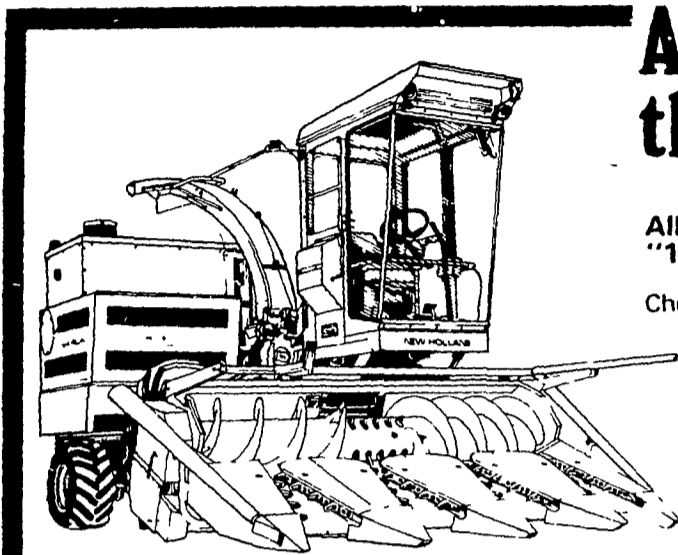

BIG or Small - Sperry New Holland Forage Harvesters Offer You More Value!

A giant silage-maker that's 250-hp strong.

All the power you need—and then some! It's the "1895" SP chopper from Sperry New Holland.

Check these outstanding features

- **Exclusive** electronic metal detector (optional) reduces harvester damage, helps cut down on hardware disease
- **Exclusive** underbeveled knives never need re-beveling, make knife sharpening fast and easy
- **Exclusive** flip-up feed roll makes shearbar adjustment easy
- **Exclusive** interchangeable crop heads—ideal for the farmer/rancher who chops both windrowed crops and row crops Plus a big choice of other crop heads

Stop in soon and check all the performance-rated features of the "1895."

New Model 782: Heavy duty from hitch to spout.

New Model 782 is built for heavy-duty performance—year in, year out Twelve-knife cutterhead chops uniformly, without a recutter screen. But for special crops and conditions, recutter screens are available