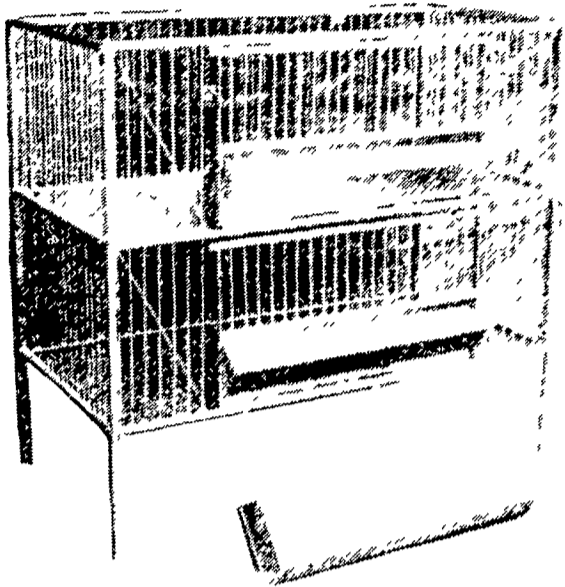

TRI-COUNTY SWINE SYSTEMS

COMBINING MODERN CUSTOM BUILDINGS WITH "SILVER LINE" EQUIPMENT — FOR CUSTOMER SATISFACTION

THE "SILVER LINE" COMFORT CAGE

Featuring:

- ★ A UNIQUE SIZE - 3' x 6' —
 - Shallow depth for Maximum visibility of each pig.
 - Extra length for increased floor area.
 - Designed for simplified series assembly.
 - Single - Double & Triple Deck.
- ★ GALVANIZED WOVENWIRE FLOORING —
 - Outstanding Durability
 - Minimizes injuries and abrasions
 - Sanitary
- ★ THE NEWEST TROUGH DESIGN —
 - Once-a-day filling means fresh feed regularly.
 - Low profile affords maximum visibility and ease of filling.
- ★ WIDE CAGE GATE —
 - Removes simply and quickly for easy access to each pig.
- ★ SIMPLICITY OF DESIGN —
 - For easy assembly and installation.

SPECIAL SALE GALVANIZED WOVEN WIRE FLOORING

Features:

- Lasting Durability
- Sanitary
- Reduces stress and sickness problems
- Increases growth rate noticeably in farrowing and nursery installations

\$2.70 Per Square Foot For All Wire Ordered
(With 10% Down Payment) By Aug. 25, 1979
5x7 and 4x8 Sizes In Stock

"SILVER LINE" GESTATION AND BREEDING STALLS

Solidly constructed of 1½" steel tubing and ½" pipe. Two basic patterns provide the versatility needed for installation in the variety of today's modern systems.