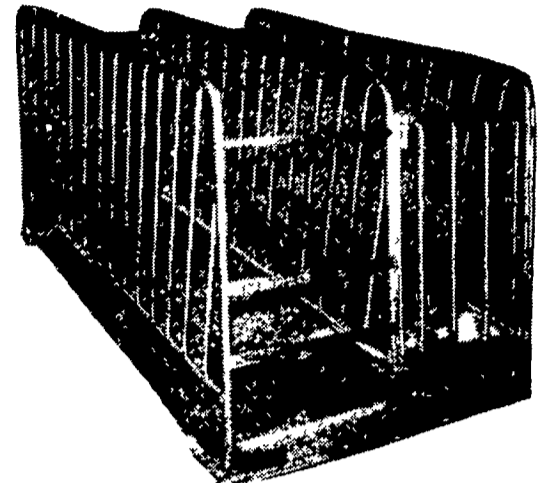

TRI-COUNTY SWINE SYSTEMS

COMBINING MODERN CUSTOM BUILDINGS WITH "SILVER LINE" EQUIPMENT — FOR CUSTOMER SATISFACTION

THE "SILVER LINE" COMFORT CAGE

Featuring:

- ★ A UNIQUE SIZE - 3' x 6' —
 - Shallow depth for Maximum visibility of each pig.
 - Extra length for increased floor area.
 - Designed for simplified series assembly.
 - Single - Double & Triple Deck.
- ★ GALVANIZED WOVENWIRE FLOORING —
 - Outstanding Durability
 - Minimizes injuries and abrasions
 - Sanitary
- ★ THE NEWEST TROUGH DESIGN —
 - Once-a-day filling means fresh feed regularly.
 - Low profile affords maximum visibility and ease of filling.
- ★ WIDE CAGE GATE —
 - Removes simply and quickly for easy access to each pig.
- ★ SIMPLICITY OF DESIGN —
 - For easy assembly and installation.

SPECIAL SALE GALVANIZED WOVEN WIRE FLOORING

Features:

- Lasting Durability
- Sanitary
- Reduces stress and sickness problems
- Increases growth rate noticeably in farrowing and nursery installations

\$2.70 Per Square Foot For All Wire Ordered
(With 10% Down Payment) By Aug. 25, 1979
5x7 and 4x8 Sizes In Stock

"SILVER LINE" GESTATION AND BREEDING STALLS

Solidly constructed of 1½" steel tubing and ½" pipe. Two basic patterns provide the versatility needed for installation in the variety of today's modern systems.