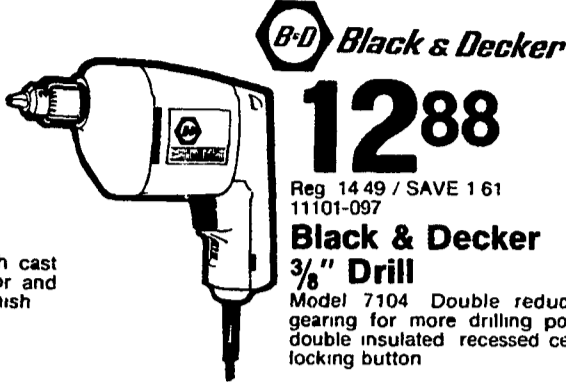

12⁸⁸
Reg 14 49 / SAVE 1 61
11101-097

Black & Decker 3/8" Drill
Model 7104. Double reduction gearing for more drilling power. Double insulated recessed center locking button.