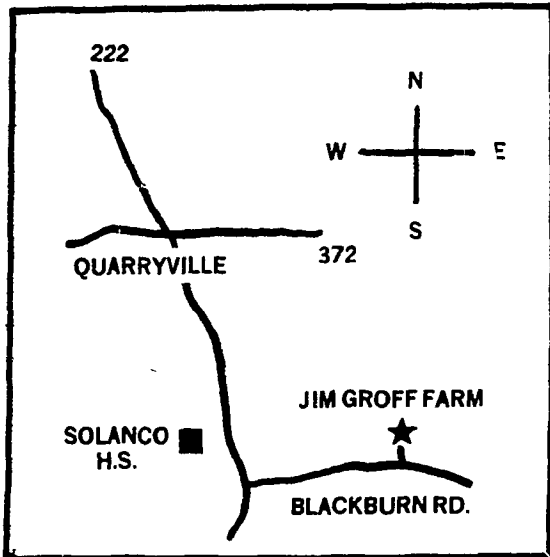

YOU'RE INVITED TO AN **OPEN HOUSE**

ON
AUGUST 15, 1979 From 10 A.M. to 3 P.M.

AT THE

JIM AND LINDA GROFF FAMILY FARM

DIRECTIONS

Rt. 222 South from Quarryville, PA, past Solanco High School, left on Blackburn Rd., farm is one mile on the left. Watch for Open House Signs.

REFRESH

DOOR

PENN-JERSEY HARVESTORE SYSTEMS, INC.

P.O. Box 7 New Holland, PA
717-354-4051

S. Vi

- ★ High Moisture C programs.
- ★ Hi-Octane feeds
- ★ Kleen Leen Bre
- ★ 3 Week Weanin