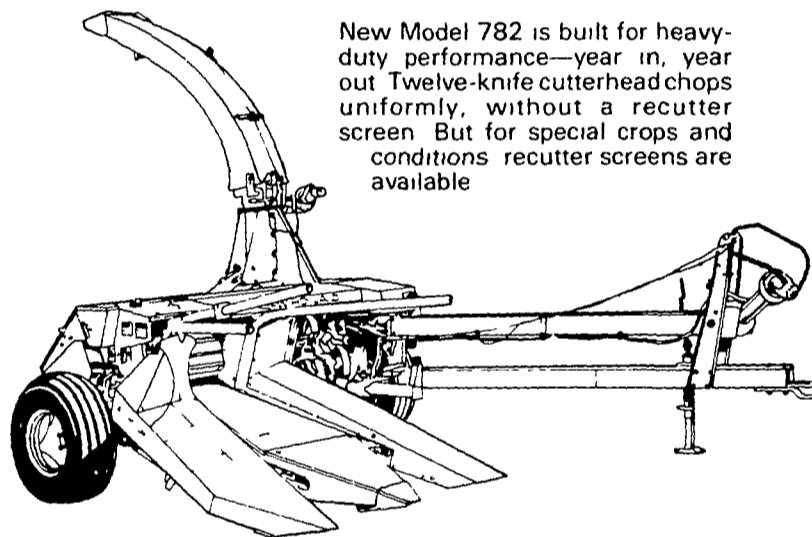

BIG or Small — Sperry New Holland Forage Harvesters Offer You More Value!

A giant silage-maker that's 250-hp strong.

All the power you need—and then some! It's the "1895" SP chopper from Sperry New Holland

Check these outstanding features

- **Exclusive** electronic metal detector (optional) reduces harvester damage, helps cut down on hardware disease
- **Exclusive** underbeveled knives never need re-beveling make knife sharpening fast and easy
- **Exclusive** flip-up feed roll makes shearbar adjustment easy
- **Exclusive** interchangeable crop heads—ideal for the farmer/rancher who chops both windrowed crops and row crops Plus a big choice of other crop heads

Stop in soon and check all the performance-rated features of the "1895"

New Model 782: Heavy duty from hitch to spout.

New Model 782 is built for heavy-duty performance—year in, year out Twelve-knife cutterhead chops uniformly, without a recutter screen But for special crops and conditions recutter screens are available

Check these outstanding features

- **Exclusive** under-beveled knives eliminate the need for re-beveling, make knife sharpening fast and easy
- Flip-up feed roll makes shearbar adjustment easy
- Choice of drivelines 540-rpm driveline that'll take up to 110 PTO hp, or 1,000-rpm driveline that'll handle up to 120 PTO hp
- Optional adjustable spout eliminates the need for spout extensions in most conditions
- Big choice of crop heads, including new one- and two-row low-profile crop heads windrow pickup sicklebar and one-row ear-corn snapping head