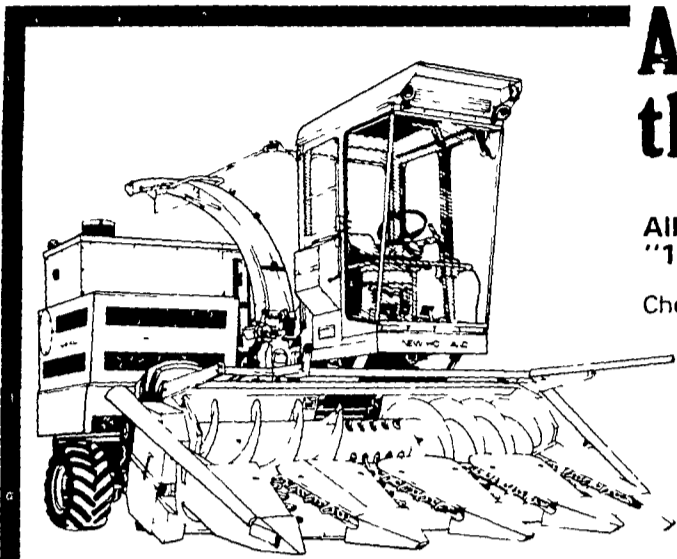

BIG or Small — Sperry New Holland Forage Harvesters Offer You More Value!

A giant silage-maker that's 250-hp strong.

All the power you need—and then some! It's the "1895" SP chopper from Sperry New Holland

Check these outstanding features

- **Exclusive** electronic metal detector (optional) reduces harvester damage, helps cut down on hardware disease
- **Exclusive** underbeveled knives never need re-beveling make knife sharpening fast and easy
- **Exclusive** flip-up feed roll makes shearbar adjustment easy
- **Exclusive** interchangeable crop heads—ideal for the farmer/rancher who chops both windrowed crops and row crops Plus a big choice of other crop heads

Stop in soon and check all the performance-rated features of the "1895"

New Model 782: Heavy duty from hitch to spout.

New Model 782 is built for heavy-duty performance—year in, year out Twelve-knife cutterhead chops uniformly, without a recutter screen But for special crops and conditions recutter screens are available

Chop better while saving power!

The idea behind the Model 718 forage harvester is efficiency: You get a fine, uniform cut with low power requirements.

- **Exclusive**, under-beveled knives eliminate re-beveling, make knife sharpening fast and easy
 - Flip-up feed roll makes shearbar adjustment easy
 - Twelve-knife cutterhead has reversible, double-edged knives
- Choice of new one- or two-row low profile crop heads, windrow pickup or sicklebar