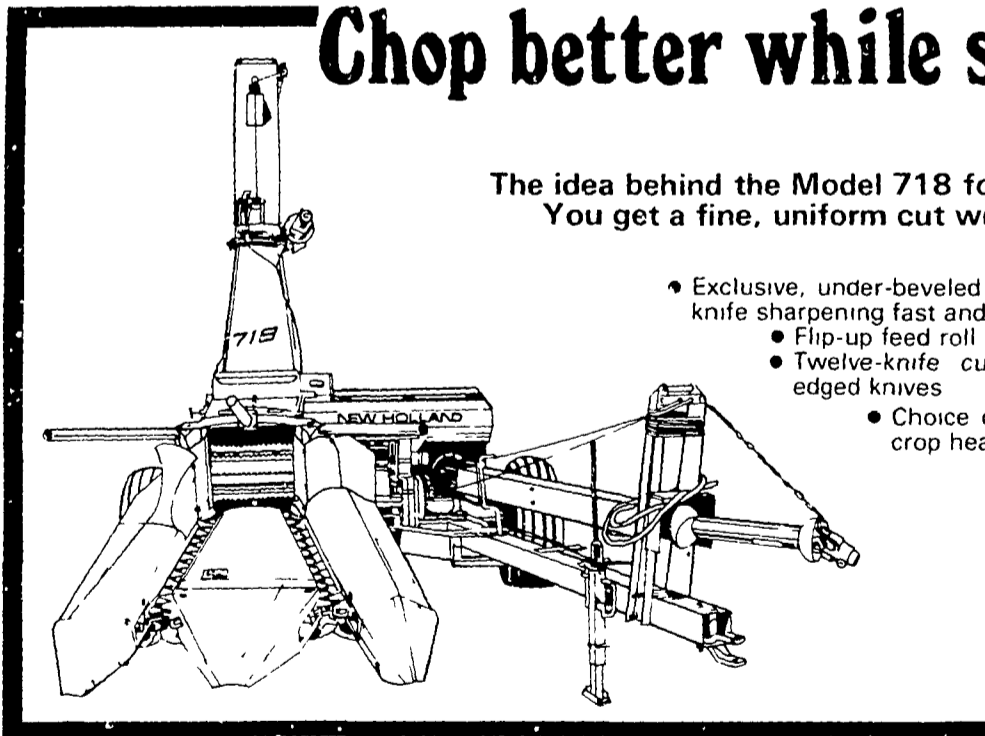

Check these outstanding features

- **Exclusive** electronic metal detector (optional) reduces harvester damage, helps cut down on hardware disease
- **Exclusive** underbeveled knives never need re-beveling make knife sharpening fast and easy
- **Exclusive** flip-up feed roll makes shearbar adjustment easy
- **Exclusive** interchangeable crop heads—ideal for the farmer/rancher who chops both windrowed crops and row crops Plus a big choice of other crop heads

Stop in soon and check all the performance-rated features of the "1895"

New Model 782: Heavy duty from hitch to spout.

New Model 782 is built for heavy-duty performance—year in, year out Twelve-knife cutterhead chops uniformly, without a recutter screen But for special crops and conditions recutter screens are available

Check these outstanding features

- **Exclusive** under-beveled knives eliminate the need for re-beveling, make knife sharpening fast and easy
- Flip-up feed roll makes shearbar adjustment easy
- Choice of drivelines 540-rpm driveline that'll take up to 110 PTO hp, or 1,000-rpm driveline that'll handle up to 120 PTO hp
- Optional adjustable spout eliminates the need for spout extensions in most conditions
- Big choice of crop heads, including new one- and two-row low-profile crop heads windrow pickup sicklebar and one-row ear-corn snapping head

Chop better while saving power!

The idea behind the Model 718 forage harvester is efficiency: You get a fine, uniform cut with low power requirements.

- **Exclusive**, under-beveled knives eliminate re-beveling, make knife sharpening fast and easy
 - Flip-up feed roll makes shearbar adjustment easy
 - Twelve-knife cutterhead has reversible, double-edged knives
- Choice of new one- or two-row low profile crop heads, windrow pickup or sicklebar