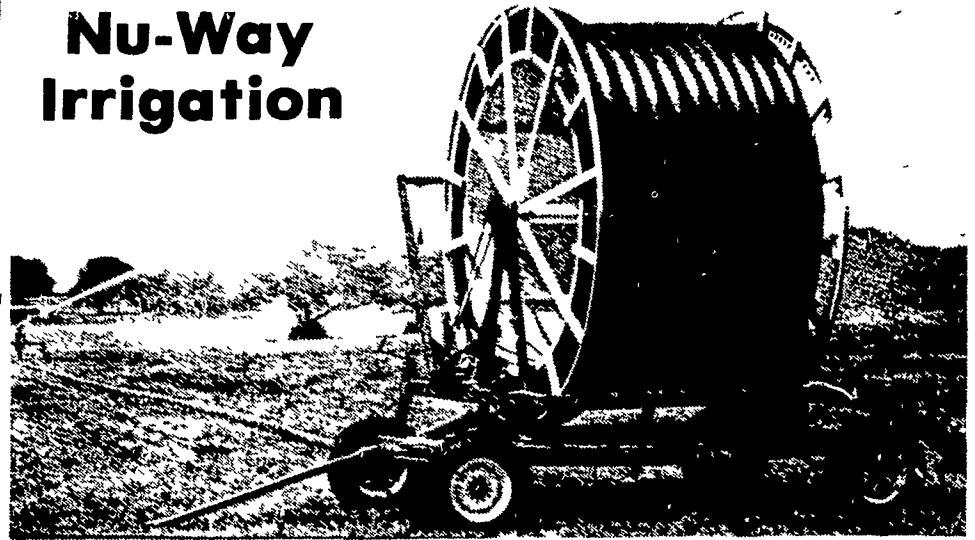

### Nu-Way Irrigation

- Water Turbine powered, gear driven reel, with simple, reliable reduction gearbox for a continuous motion in winding hose. Requires less power. Turbine is radial inflow design, equipped with a metering valve for speed control in winding the reel. Variable speed from zero to eight feet per minute.
- Heavy duty polyethylene hose (PE Pipe) is 4½" (inside diameter). It offers 550 gal. per min. (optimum) capacity.
- Application rate can be varied by regulating winding speed or nozzle size.
- The hose stops winding automatically when fully retracted.
- Sprinkler-gun wheels are adjustable for row crops.
- Tractor PTO coupling provided for fast hose winding, when needed. Hand crank also powered.
- No water waste. All water is utilized in irrigation.
- Hose reel swivels 360°. Allows traveling sprinkler-gun to be extended in different directions without moving the machine.