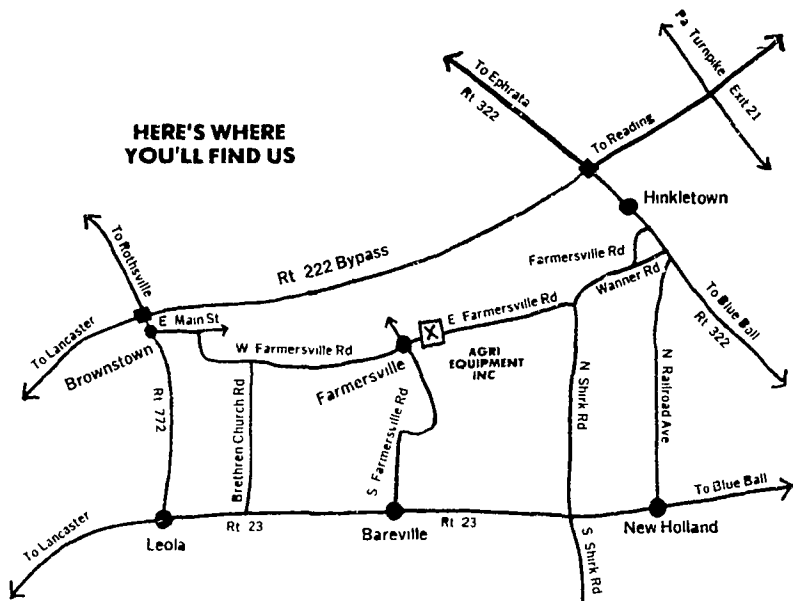

**INTERIOR  
VIEW  
OF  
BROILER  
HOUSE**

**THE LEADERS IN BROILER CONFINEMENT SYSTEMS**

**RD4, EPHRATA, PA. 17522  
"GENERAL CONTRACTOR"**

**RD4, EPHRATA, PA. 17522  
"EQUIPMENT CONTRACTOR"**

★ **LOCATED IN FARMERSVILLE** ★ **PHONE 717-354-4271**