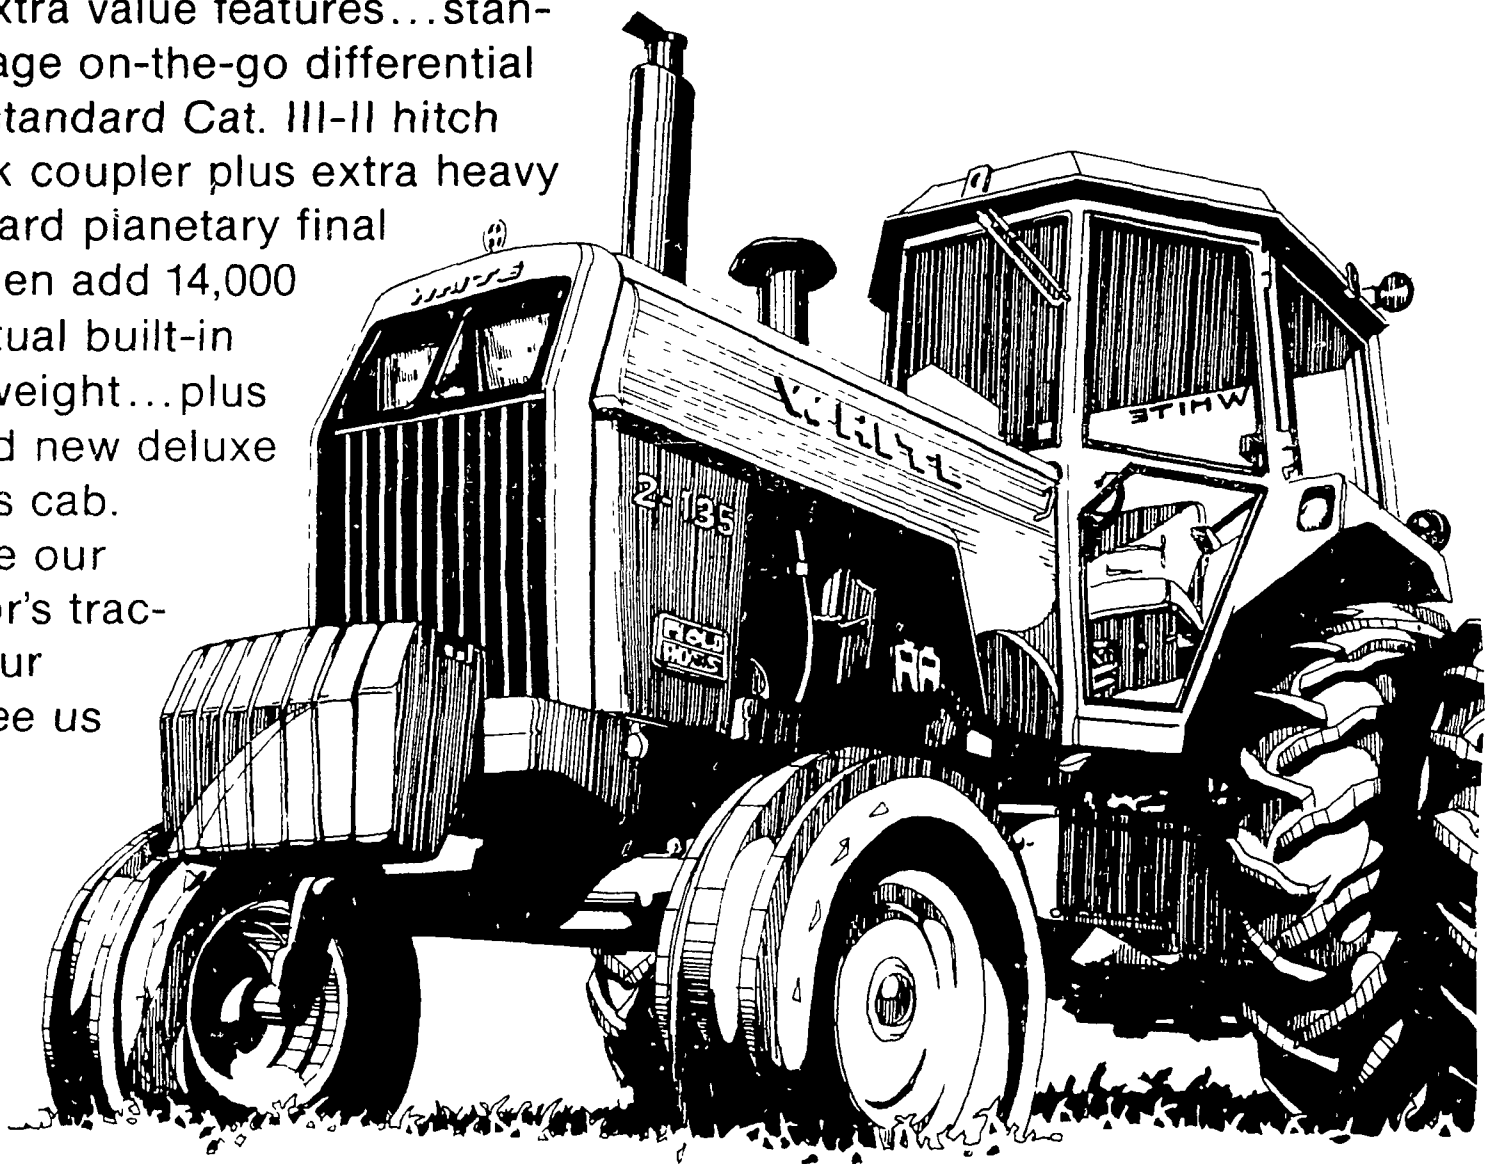

White's 2-135 Field Boss...new built-in strength and working features in the 135*-hp class.

If you're in the market for a big row crop tractor, we invite you to consider the extra built-in strength and working features of a new White 2-135 Field Boss® that some competitors consider options.

White provides you with the largest displacement turbocharged engine in the 120 to 140-hp class. Plus our proven 18-speed 3x6 Over/Under Transmission with 3-speed powershift and 13 working speeds is standard equipment.

More extra value features...standard engage on-the-go differential lock...a standard Cat. III-II hitch with quick coupler plus extra heavy duty inboard planetary final drives. Then add 14,000 lbs. of actual built-in working weight...plus a standard new deluxe Field Boss cab.

Measure our competitor's tractor...by our tractor. See us today.

SEE YOUR LOCAL WHITE DEALER. HE SELLS PERFORMANCE

ARNETT'S GARAGE

Rt. 9, Box 25
Hagerstown, MD
301-733-0515

BURCHFIELDS, INC.

112 S. Railroad St
Martinsburg, PA 16662
814-793-2194

PAUL M. BYERS, INC.

1700 Edgar Ave.
Chambersburg, PA 17201
717-263-8568

FARNSWORTH FARM SUPPLY INC.

103 Cemetery St.
Hughesville, PA
717-584-2106

PAUL W. HISTAND CO. INC.

697 N. Main St.
Doylestown, PA
215-348-9041

SHUEY'S SALES SERVICE

Ono, PA
717-865-4915