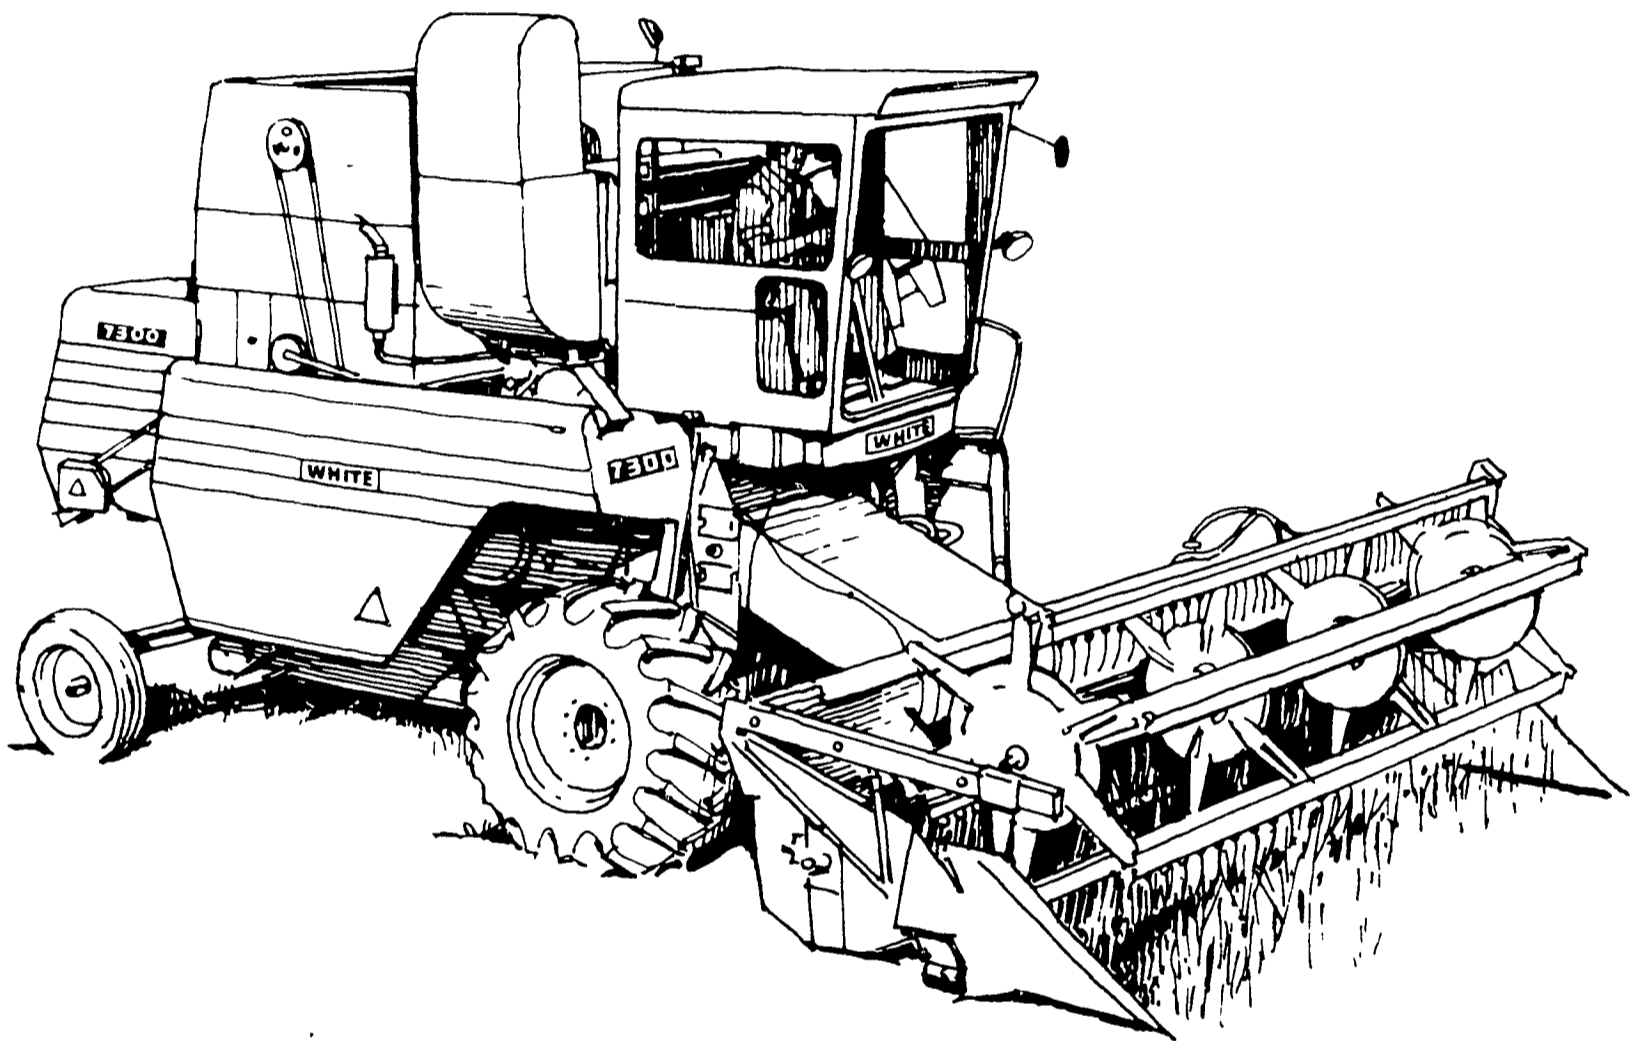

White[®] 7300 combine ... a practical machine with coordinated capacity.

White's practical 7300 combine features coordinated capacity ... which means the feeding, threshing, separating and cleaning areas are the same constant width the entire length of the machine. This results in full utilization for all of the 7300's built-in capacity. Stop in today and get the full details on the productive 7300 from White.