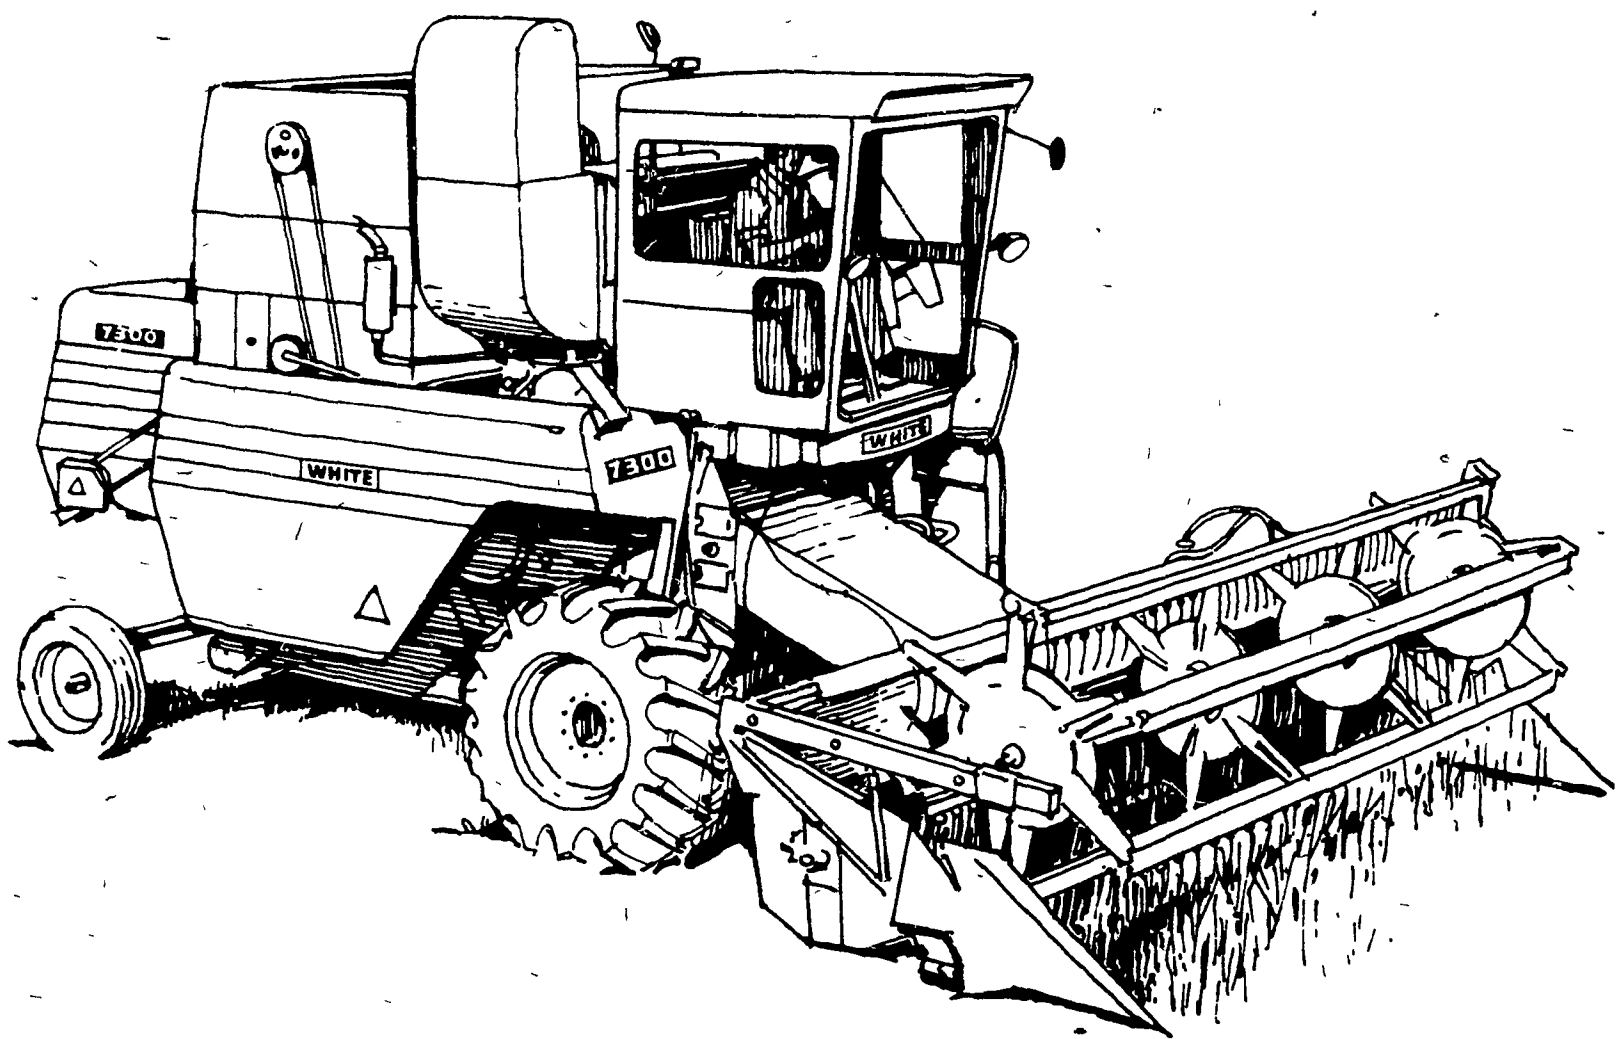

White® 7300 combine ... a practical machine with coordinated capacity.

White's practical 7300 combine features coordinated capacity ... which means the feeding, threshing, separating and cleaning areas are the same constant width the entire length of the machine. This results in full utilization for all of the 7300's built-in capacity. Stop in today and get the full details on the productive 7300 from White.