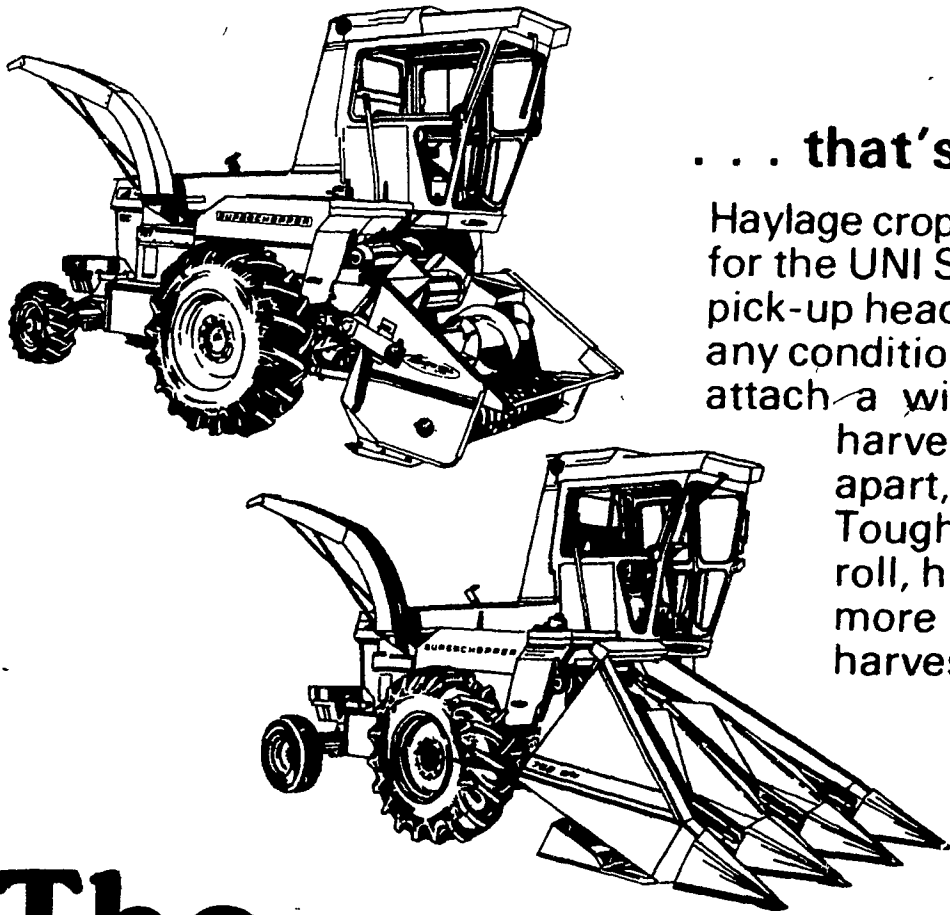

...IN A WORD, **CAPACITY!**

... that's a **UNI SUPERCHOPPER**

Haylage crops ... heavy or light ... are no problem for the UNI SUPERCHOPPER. The 6-ft. windrow pick-up head has the capacity to handle crops in any condition. And here's the kicker ... you can attach a wide-to-narrow row crop head that harvests 3 rows, spaced 28 to 40 inches apart, without making any adjustments. Tougher component design, wider feed roll, higher capacity blower ... plus many more outstanding features to make your harvesting job easier and more efficient.

The Chosen Few!

Avco New Idea Dealers are just that!

They are selected for their dedication and determination in meeting the demands of today's farming. By utilizing some of the finest farm equipment available, your Avco New Idea Dealer can help you solve the problems of efficiency and profit. With their Uni-System expertise, they can put together a system that will be geared for your operation ... saving you time and money in the field.