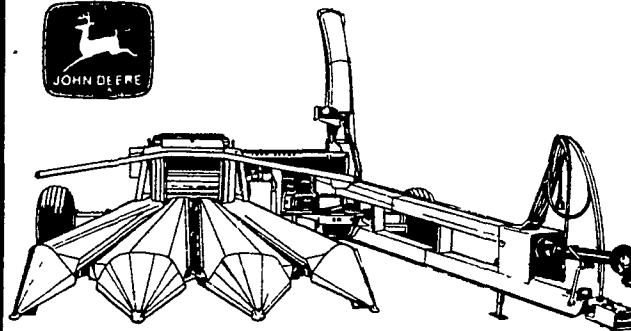

TATAMY, PA

★ FEED, SEED CHEMICALS

★ LIME AND FERTILIZER
CUSTOM APPLICATION

★ TEXACO PETROLEUM PRODUCTS
SIMPLICITY
LAWN & GARDEN EQUIPMENT

EASTON 215-258-2871

The new 48-knife 3960 Powr-Mizer™ Forage Harvester . . . more capacity from your big tractor

Your big tractor may be loafing. Sure it has lots of horsepower, but you could get more work out of it with a power-stingy 3960 Forage Harvester. Its power-efficient design begins with 48 hungry knives that shear your crop into a fine-cut, uniform forage. You can keep these knives working at peak performance with the new quick-adjust shear bar. All you need to adjust it is a wrench and less than 2 minutes. Easy-access design lets you save your back and temper because there's no stooping and no shields to remove. And check out the new 2-speed blower. One speed gives you extra power for tough crops, like haylage, while the lower speed conserves energy on lighter crops. Stop by and let us show you how the 3960 Powr-Mizer lets your big tractor do more work.