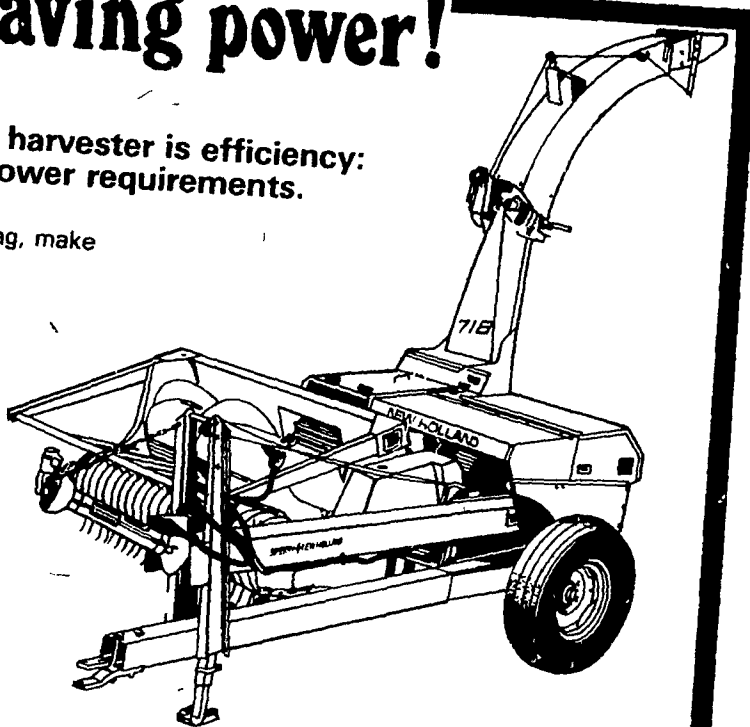

## Chop better while saving power!

The idea behind the Model 718 forage harvester is efficiency: You get a fine, uniform cut with low power requirements.

- Exclusive under-beveled knives eliminate re-beveling, make knife sharpening fast and easy
- Flip-up feed roll makes shearbar adjustment easy
- Twelve-knife cutterhead has reversible, double-edged knives
- Choice of windrow pickup, sicklebar or new one- or two-row low-profile crop heads

## New Model 782: Heavy duty from hitch to spout.

New Model 782 is built for heavy-duty performance—year in, year out. Twelve-knife cutterhead chops uniformly, without a recutter screen. But for special crops and conditions, recutter screens are available.

## New Model 892: A real heavyweight when it comes to capacity.

It's the biggest capacity pull-type offered by Sperry New Holland

The 892 is an extra-heavy-duty chopper built for big tractor horsepower. It'll take up to 150 horsepower through the driveline, and can be used with tractors up to 175 horsepower.