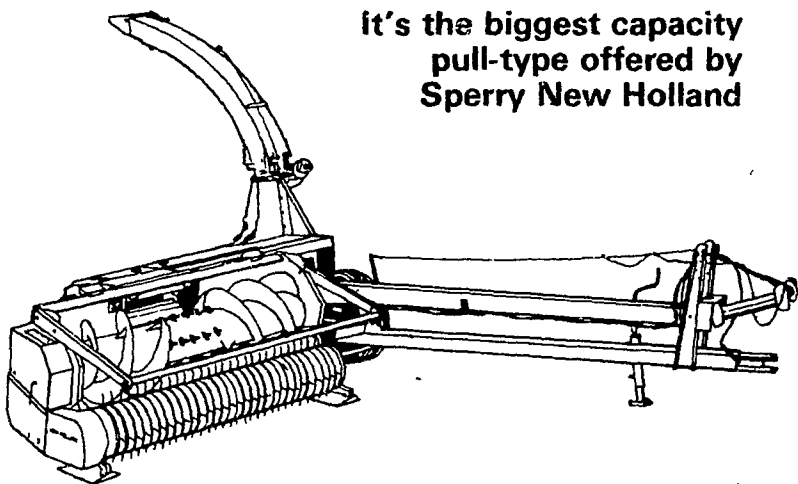

Check these outstanding features.

- Exclusive under-beveled knives eliminate the need for re-beveling, make knife sharpening easy
- Flip-up feed roll makes shearbar adjustment easy
- Choice of drivelines: 540-rpm driveline that'll handle up to 110 PTO hp, or 1,000-rpm driveline that'll take up to 120 PTO hp
- Optional adjustable spout eliminates the need for spout extensions in most conditions
- Big choice of crop heads, including windrow pickup, new one- and two-row low-profile crop heads, sicklebar and one-row ear-corn snapping head

## New Model 892: A real heavyweight when it comes to capacity.

It's the biggest capacity pull-type offered by Sperry New Holland

The 892 is an extra-heavy-duty chopper built for big tractor horsepower. It'll take up to 150 horsepower through the driveline, and can be used with tractors up to 175 horsepower.