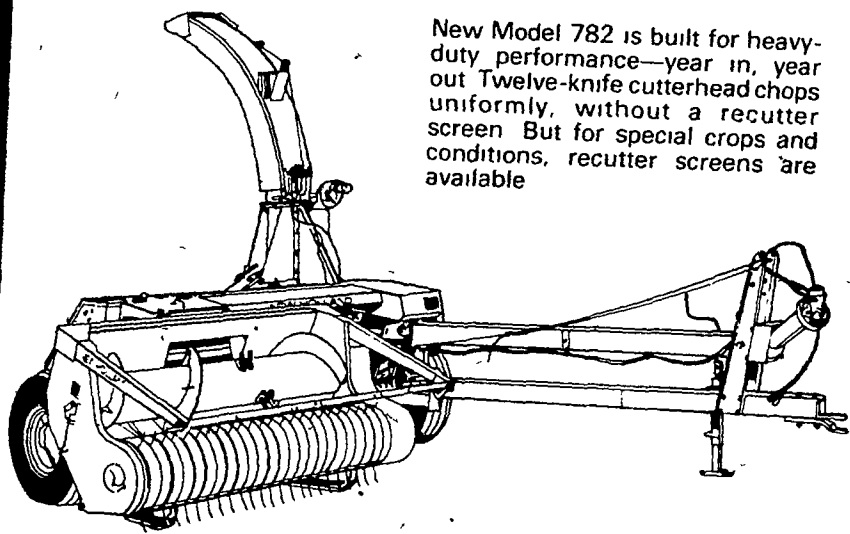

## Chop better while saving power!

The idea behind the Model 718 forage harvester is efficiency: You get a fine, uniform cut with low power requirements.

- Exclusive under-beveled knives eliminate re-beveling, make knife sharpening fast and easy
- Flip-up feed roll makes shearbar adjustment easy
- Twelve-knife cutterhead has reversible, double-edged knives
- Choice of windrow pickup, sicklebar or new one- or two-row low-profile crop heads

## New Model 782: Heavy duty from hitch to spout.

New Model 782 is built for heavy-duty performance—year in, year out. Twelve-knife cutterhead chops uniformly, without a recutter screen. But for special crops and conditions, recutter screens are available.

Check these outstanding features.

- Exclusive under-beveled knives eliminate the need for re-beveling, make knife sharpening easy
- Flip-up feed roll makes shearbar adjustment easy
- Choice of drivelines: 540-rpm driveline that'll handle up to 110 PTO hp, or 1,000-rpm driveline that'll take up to 120 PTO hp
- Optional adjustable spout eliminates the need for spout extensions in most conditions
- Big choice of crop heads, including windrow pickup, new one- and two-row low-profile crop heads, sicklebar and one-row ear-corn snapping head

## New Model 892: A real heavyweight when it comes to capacity.

It's the biggest capacity pull-type offered by Sperry New Holland

The 892 is an extra-heavy-duty chopper built for big tractor horsepower. It'll take up to 150 horsepower through the driveline, and can be used with tractors up to 175 horsepower.