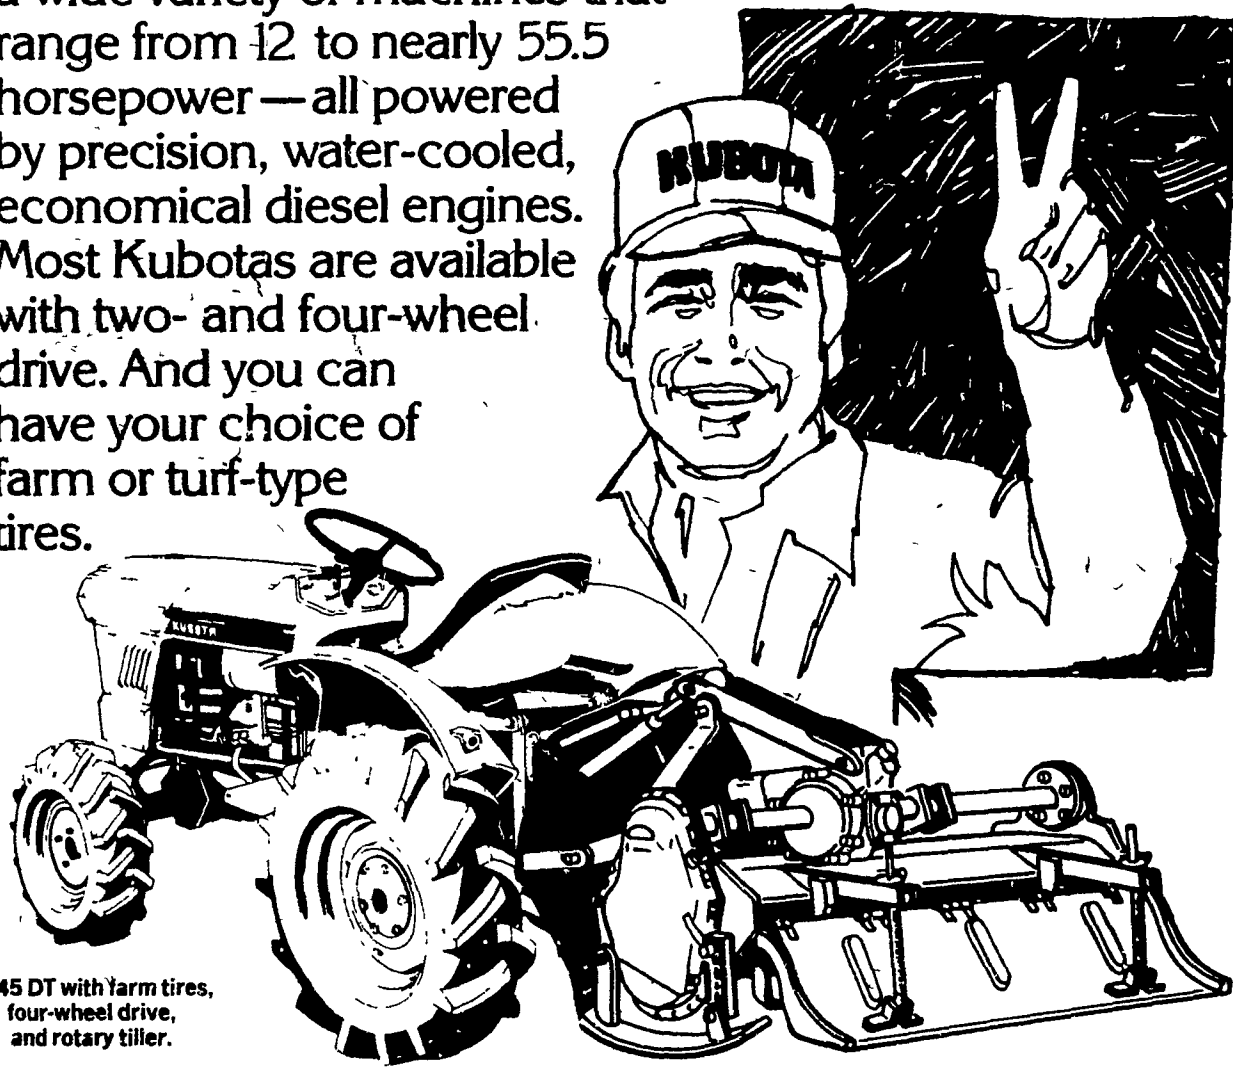

Powerful Kubota diesel tractors can handle a wide range of jobs economically

You know the kind of job we mean. Too much for a putt-putt and not enough to justify a big, expensive tractor. That's where Kubota diesel tractors fill the gap beautifully for farmers, gardeners, landscapers, greenskeepers, estate owners, builders, and more.

BUT DON'T CONFUSE KUBOTA WITH ORDINARY small imported tractors. There are several very important differences.

THE KUBOTA TRACTOR LINE ITSELF IS UNIQUE. It comprises a wide variety of machines that range from 12 to nearly 55.5 horsepower — all powered by precision, water-cooled, economical diesel engines. Most Kubotas are available with two- and four-wheel drive. And you can have your choice of farm or turf-type tires.

KUBOTA OFFERS A FULL RANGE OF HIGH-QUALITY IMPLEMENTS to handle just about any chore on the face of the earth.

KUBOTA SAVES YOU MONEY AT LEAST FIVE WAYS:

1. Low initial cost
2. Low maintenance cost
3. All-around diesel fuel economy
4. Long tractor life
5. Outstanding operating efficiency

L245 DT with farm tires, four-wheel drive, and rotary tiller.

KUBOTA MID-RANGE DIESEL TRACTORS AND IMPLEMENTS ARE SOMETHING ELSE

OVER 25 MODELS IN STOCK TO CHOOSE FROM!

Test Drive a Kubota Diesel Tractor Now!