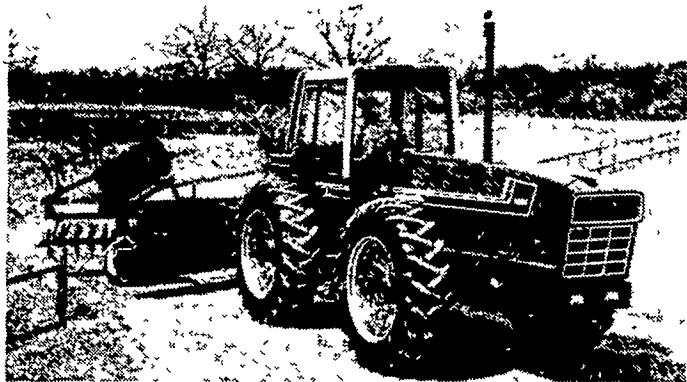

SPECIAL \$8.88

LUXE COMFORT SEAT

v" 86 Series Assembly To Your Older Model Tractor
completely w/Full
Seat Assembly
Acting
Seat Assembly
Acting

Only \$225

Only \$98

Only \$115

LIFETIME GUARANTEE

5 CANS 35 Lb. \$22.00

SPECIAL PROGRAM

THURSDAY, FEBRUARY 15th

FEATURING:

FREE LUNCH AT 12:00 NOON DOOR PRIZES

HOOBER EQUIPMENT SHOW

INTRODUCING THE ALL NEW INTRACTOR:

INTERNATIONAL 2+2

2 WHEEL PERFORMANCE + 2 WHEELS MORE DRIVE

SEE THE BIGGEST BREAKTHROUGH EVER IN ROW CROP FARMING!

13,000 Sq. FEET → LARGE INDOOR DISPLAY ← 13,000 Sq. FEET

FEATURING THE FOLLOWING EQUIPMENT:

- IH 1460 Axial-Flow Combine with NEW 820 Flex-Cutterbar Platform.
- Steiger PT-297 4-wheel drive tractor with Allison Automatic transmission.
- Servis 8' Trailing Mower with windrow attachment.
- IH F1086D Tractor with Kuker side-mounted sprayer and disc-harrow chemical incorporation equipment.
- Krause Rockflex disc harrows - 12'3", 16'2".
- Cummins Constant Power Diesel Engines.
- IH 620 Grain Drill, the soybean drill.
- Tebbins Subsoiler with Automatic reset.
- National-American-Leasing: Agricultural Financing That's Simple.