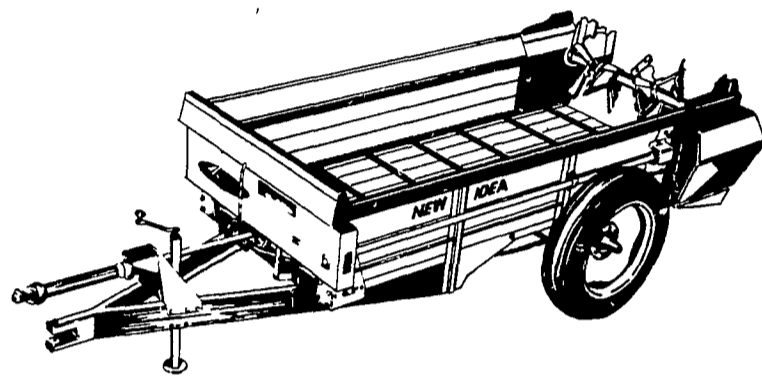

NEW IDEA GROUND DRIVE SPREADER

... THE FAMOUS 95-bushel workhorse

For nearly 40 years this Avco New Idea Ground Drive Spreader has been the favorite of thousands of farmers all across the country. WHY? The answer is simple.

- Wide Spreading
- Long, Trouble-Free Life

AVCO NEW IDEA SINGLE-BEATER SPREADERS

SCIENTIFICALLY DESIGNED,
FARM PROVEN

The great Avco New Idea single beater spreaders that slice, shred and spread manure as only a New Idea can.

Available with optional upper cylinder to level out heaped loads and hydraulic end gates or pan attachments for sloppy manure handling.

Available in five sizes.

"THE WIDESPREAD"

Cylinder-Paddle Spreader

Choose this top quality style in 138, 166, or 197 bushel sizes. Each has a convenient low loading height yet big wheels for flotation. The thick steel paddles with serrated edges shred fine and spread uniformly. Options include extra heavy duty conveyor chain and attachments for handling sloppy manure.

EXCLUSIVE! FLAIL TYPE SPREADER . . .

Handle even hard-packed or frozen manure with this unique "undershot" design. It throws an 80" to 90" spread down and back where the wind can't break it up

- 146, 176, or 205 bushel sizes
- Tough machine with proven reliability
- Optional endgate for sloppy manure