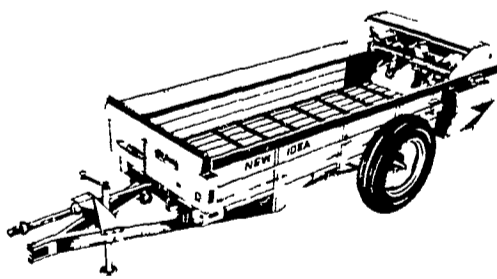

NEW IDEA GROUND DRIVE SPREADER

... THE FAMOUS 95-bushel workhorse

For nearly 40 years this Avco New Idea Ground Drive Spreader has been the favorite of thousands of farmers all across the country. WHY? The answer is simple.

- Wide Spreading
- Long, Trouble-Free Life

AVCO NEW IDEA SINGLE-BEATER SPREADERS

SCIENTIFICALLY DESIGNED,
FARM PROVEN

The great Avco New Idea single beater spreaders that slice, shred and spread manure as only a New Idea can.

Available with optional upper cylinder to level out heaped loads and hydraulic end gates or pan attachments for sloppy manure handling.

Available in five sizes.

"THE WIDESPREAD"

Cylinder-Paddle Spreader

Choose this top quality style in 138, 166, or 197 bushel sizes. Each has a convenient low loading height yet big wheels for flotation. The thick steel paddles with serrated edges shred fine and spread uniformly. Options include extra heavy duty conveyor chain and attachments for handling sloppy manure.

EXCLUSIVE! FLAIL TYPE SPREADER . . .

Handle even hard-packed or frozen manure with this unique "undershot" design. It throws an 80" to 90" spread down and back where the wind can't break it up

- 146, 176, or 205 bushel sizes
- Tough machine with proven reliability
- Optional endgate for sloppy manure