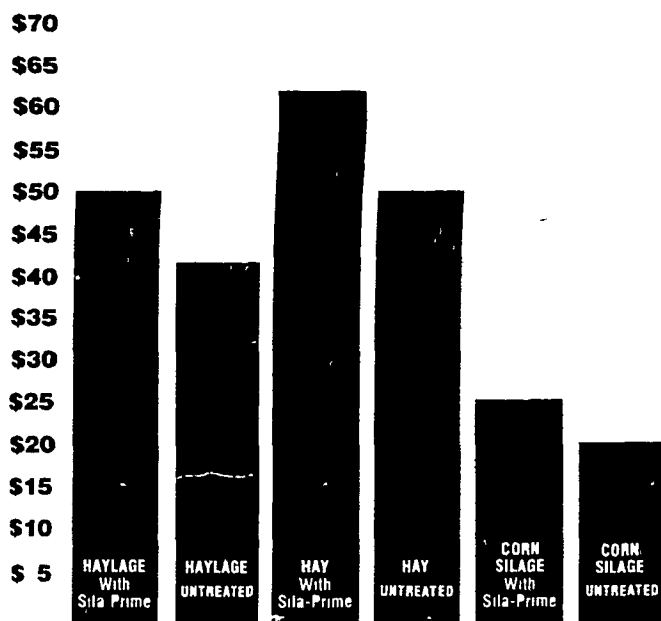

Fit Sila-Prime in your forage program this year—and we'll fit you with a famous Stetson hat FREE!

Sila-Prime is the Probiotic fermentation aid that boosts feed value in hay, haylage, corn silage and high-moisture grain.

Its combination of dried, viable *Lactobacillus* bacteria:

- Aids in lowering pH to control heating, retain moisture and reduce spoilage.
- Reduces the danger of nutrient burn-out so hay can be put up at higher moisture levels than usual.

A major benefit of using Sila-Prime is simple economics. Under normal conditions, Sila-Prime significantly increases the dollar-value of hay, haylage and silage.

Dollar-Value Of Forage Crops Per Ton