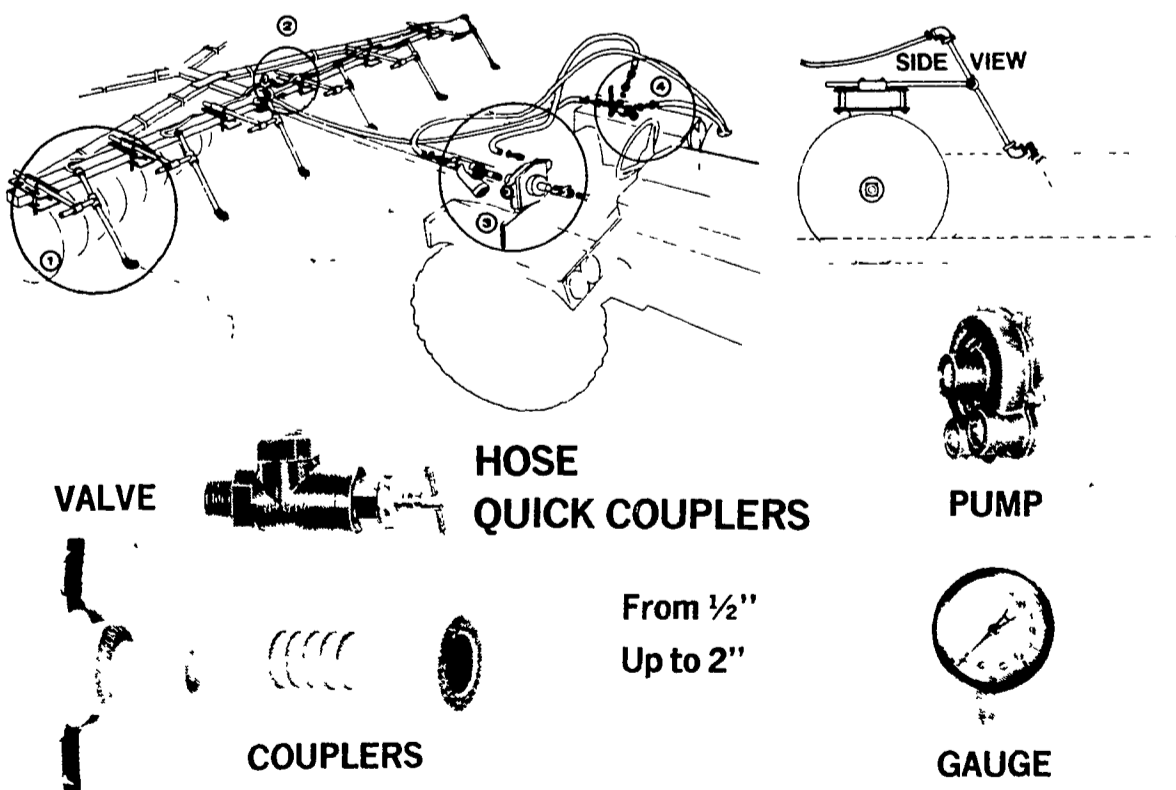

RECONDITIONED TRACTORS

- IH F826D
- IH F1066D
- IH F1568D w/duals, $4200 down
- AC 5040 diesel, $1100 down
- IH F1456D w/cab, $2500 down
- IH I-454 gas tractor w/new tires & paint $1200 down
- IH Super C w/mower
- IH Super C w/cultivator
- IH Hough Loader, $2000 down
- MF 1085D w/16.9x38 tires, 132 hrs., $2700 down
- IH 1066 1973, air cond. cab, Ser. #27393, 888 hrs., 20.8x38, 10 ply, new.
- Case 1170 1970, Ser. #8665226, air cond., 20.8x38, 1100x16, 4315 hrs.
- IH F1466D w/duals

RECONDITIONED PLOWS

- IH - 311 Fasthitch
- IH - 540, 4F Semi-Mounted
- Deere - 5F - 16" Semi-Mounted Model F145H
- Deere - 3F Mounted
- AC - 5F - 16" Semi-Mounted

RECONDITIONED DISKS

- Taylorway 10 ft. Offset
- Oliver - 10' Tandem
- IH - 480 20'6" Wingfold
- Bush Hog - 14' Heavy duty 24" Blades
- Deere - KBA, 12' w/Cylinder
- IH - 760, 12' Offset
- IH - 370, 12' Tandem
- IH - 37, 10' Tandem

RECONDITIONED EQUIPMENT

- John Bean 40 RC Sprayer w/Dodge Truck
- IH - 101 Ground Drive Spreader
- New Holland - 10 Ton Running Gear
- IH - 225 Hayswather
- IH - #8 Flail Chopper
- IH 8 row 400 Cyclo Planter
- IH 6 row 400 Cyclo Planter

RECONDITIONED TILLAGE

- IH - 55 Chisel - 9 Tooth Trailing
- Dunham-Lehr - 12" Cultipacker
- Lely Rottera - 12'
- Brillion Cultipacker - 9'
- Brillion 22' Spring Harrow

ALL NEW & USED
PRODUCTS BACKED BY
HOOBER PARTS
& SERVICE

RADIO CONTROLLED TRUCKS FOR BETTER SERVICE
C. B. HOOBER & SON INC.
INTERCOURSE, PENNA. (717) 768-8231

AUTHORIZED UPS STATION