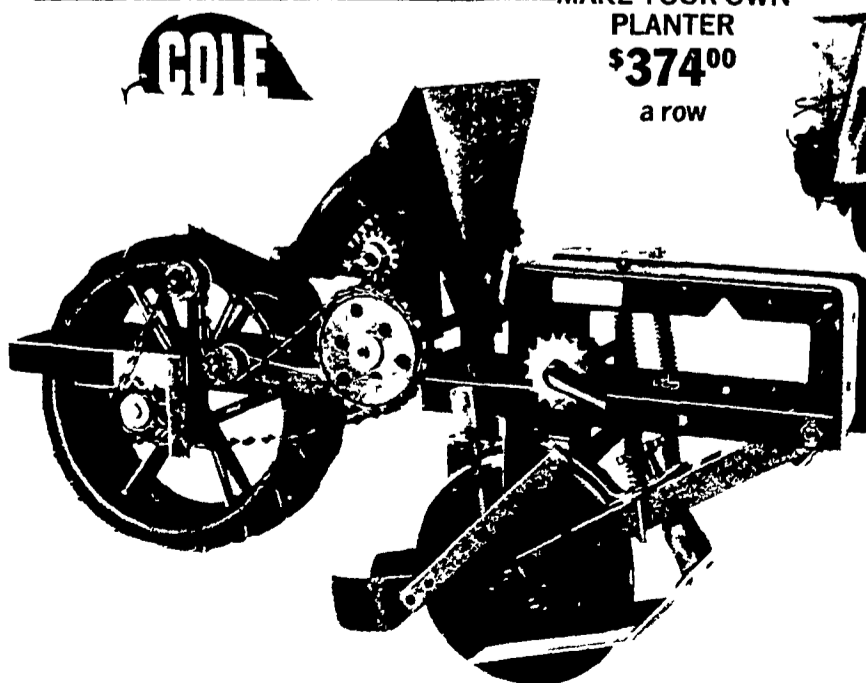

TOBIAS EQUIPMENT CO., INC.

Halifax, PA 17032
Phone: 717-362-3132

ZOOK'S FARM STORE

R.D. #2, HONEY BROOK

1 mile West of Honey Brook on Rt. 322 then North on Reservoir Rd.

**CORN PLANTERS
MANURE SPREADERS
3 PT. BLADES
WOOD SPLITTERS**

**HAY RAKES
FERTILIZER SPREADERS
DISK HARROWS
SPRING TOOTH HARROWS**

**GENERATORS
PRESSURE WASHERS
WELDERS**

MAKE YOUR OWN
PLANTER
\$374⁰⁰
a row

**10% OFF ON ALL
PLANTERS SOLD
BEFORE FEB - 1st - 79**