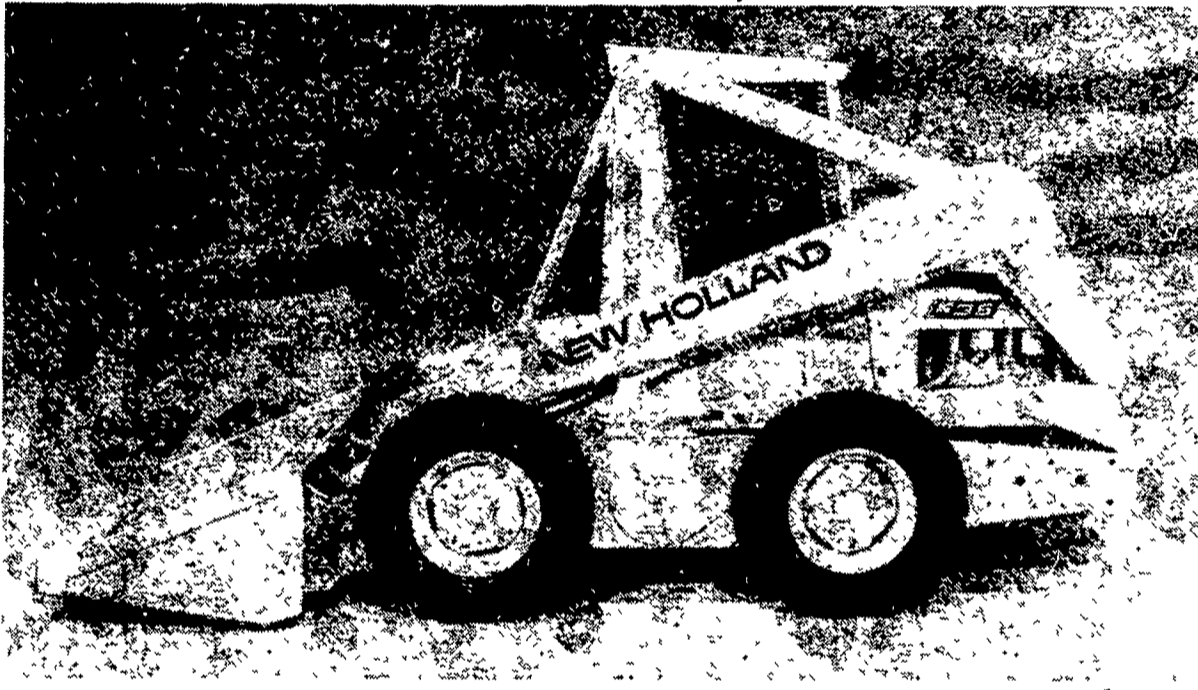

# **WE CHALLENGE YOU...**

**to see for yourself why Sperry New Holland loaders offer you more!**

**More boom reach:** so you can dump into the center of those big, tandem-axle spreaders...

**More stability:** so you can handle greater operating loads with 36" wheel base on Models L-325, L-425, L-445; and 48" on Models L-35, L-775 and L-778.

**More capacity:** because the leveling linkage helps keep the bucket practically level while it rises...helps prevent spill-back.

Visit your nearby Sperry New Holland Dealer listed on the opposite page. He will be happy to challenge you to a demonstration on your farm so you can see for yourself why Sperry New Holland loaders offer you more!