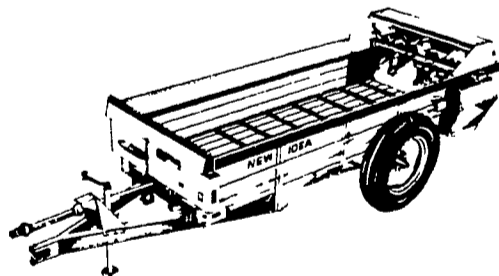

NEW IDEA GROUND DRIVE SPREADER

... THE FAMOUS 95-bushel workhorse

For nearly 40 years this Avco New Idea Ground Drive Spreader has been the favorite of thousands of farmers all across the country. WHY? The answer is simple.

- Wide Spreading
- Long, Trouble-Free Life

AVCO NEW IDEA SINGLE-BEATER SPREADERS

SCIENTIFICALLY DESIGNED,
FARM PROVEN

The great Avco New Idea single beater spreaders that slice, shred and spread manure as only a New Idea can.

Available with optional upper cylinder to level out heaped loads and hydraulic end gates or pan attachments for sloppy manure handling.

Available in five sizes.

"THE WIDESPREAD"

Cylinder-Paddle Spreader

Choose this top quality style in 138, 166, or 197 bushel sizes. Each has a convenient low loading height yet big wheels for flotation. The thick steel paddles with serrated edges shred fine and spread uniformly. Options include extra heavy duty conveyor chain and attachments for handling sloppy manure.

EXCLUSIVE! FLAIL TYPE SPREADER ...

Handle even hard-packed or frozen manure with this unique "undershot" design. It throws an 80" to 90" spread down and back where the wind can't break it up

- 146, 176, or 205 bushel sizes
- Tough machine with proven reliability
- Optional endgate for sloppy manure