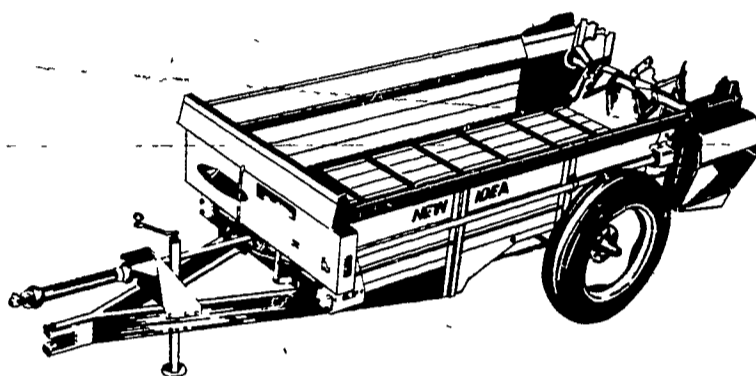

NEW IDEA GROUND DRIVE SPREADER

... THE FAMOUS 95-bushel workhorse

For nearly 40 years this Avco New Idea Ground Drive Spreader has been the favorite of thousands of farmers all across the country. WHY? The answer is simple.

- Wide Spreading
- Long, Trouble-Free Life

AVCO NEW IDEA SINGLE-BEATER SPREADERS

SCIENTIFICALLY DESIGNED,
FARM PROVEN

The great Avco New Idea single beater spreaders that slice, shred and spread manure as only a New Idea can.

Available with optional upper cylinder to level out heaped loads and hydraulic end gates or pan attachments for sloppy manure handling.

Available in five sizes.

"THE WIDESPREAD"

Cylinder-Paddle Spreader

Choose this top quality style in 138, 166, or 197 bushel sizes. Each has a convenient low loading height yet big wheels for flotation. The thick steel paddles with serrated edges shred fine and spread uniformly. Options include extra heavy duty conveyor chain and attachments for handling sloppy manure.

EXCLUSIVE! FLAIL TYPE SPREADER ...

Handle even hard-packed or frozen manure with this unique "undershot" design. It throws an 80" to 90" spread down and back where the wind can't break it up

- 146, 176, or 205 bushel sizes
- Tough machine with proven reliability
- Optional endgate for sloppy manure