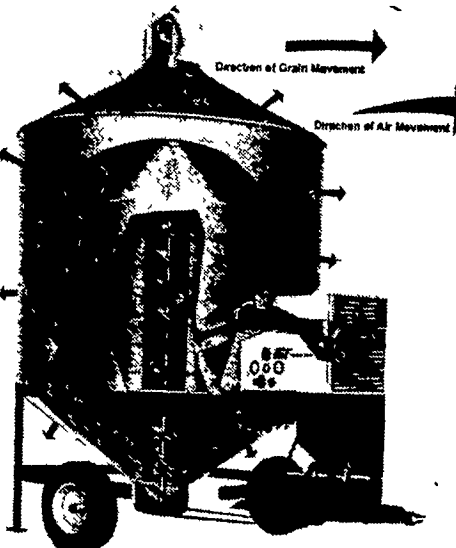

**TOX-O-WIK
MODEL 370 DRYER**

**PRICED
TO
SELL ...
ONLY
ONE
LEFT ...
CALL
NOW!**