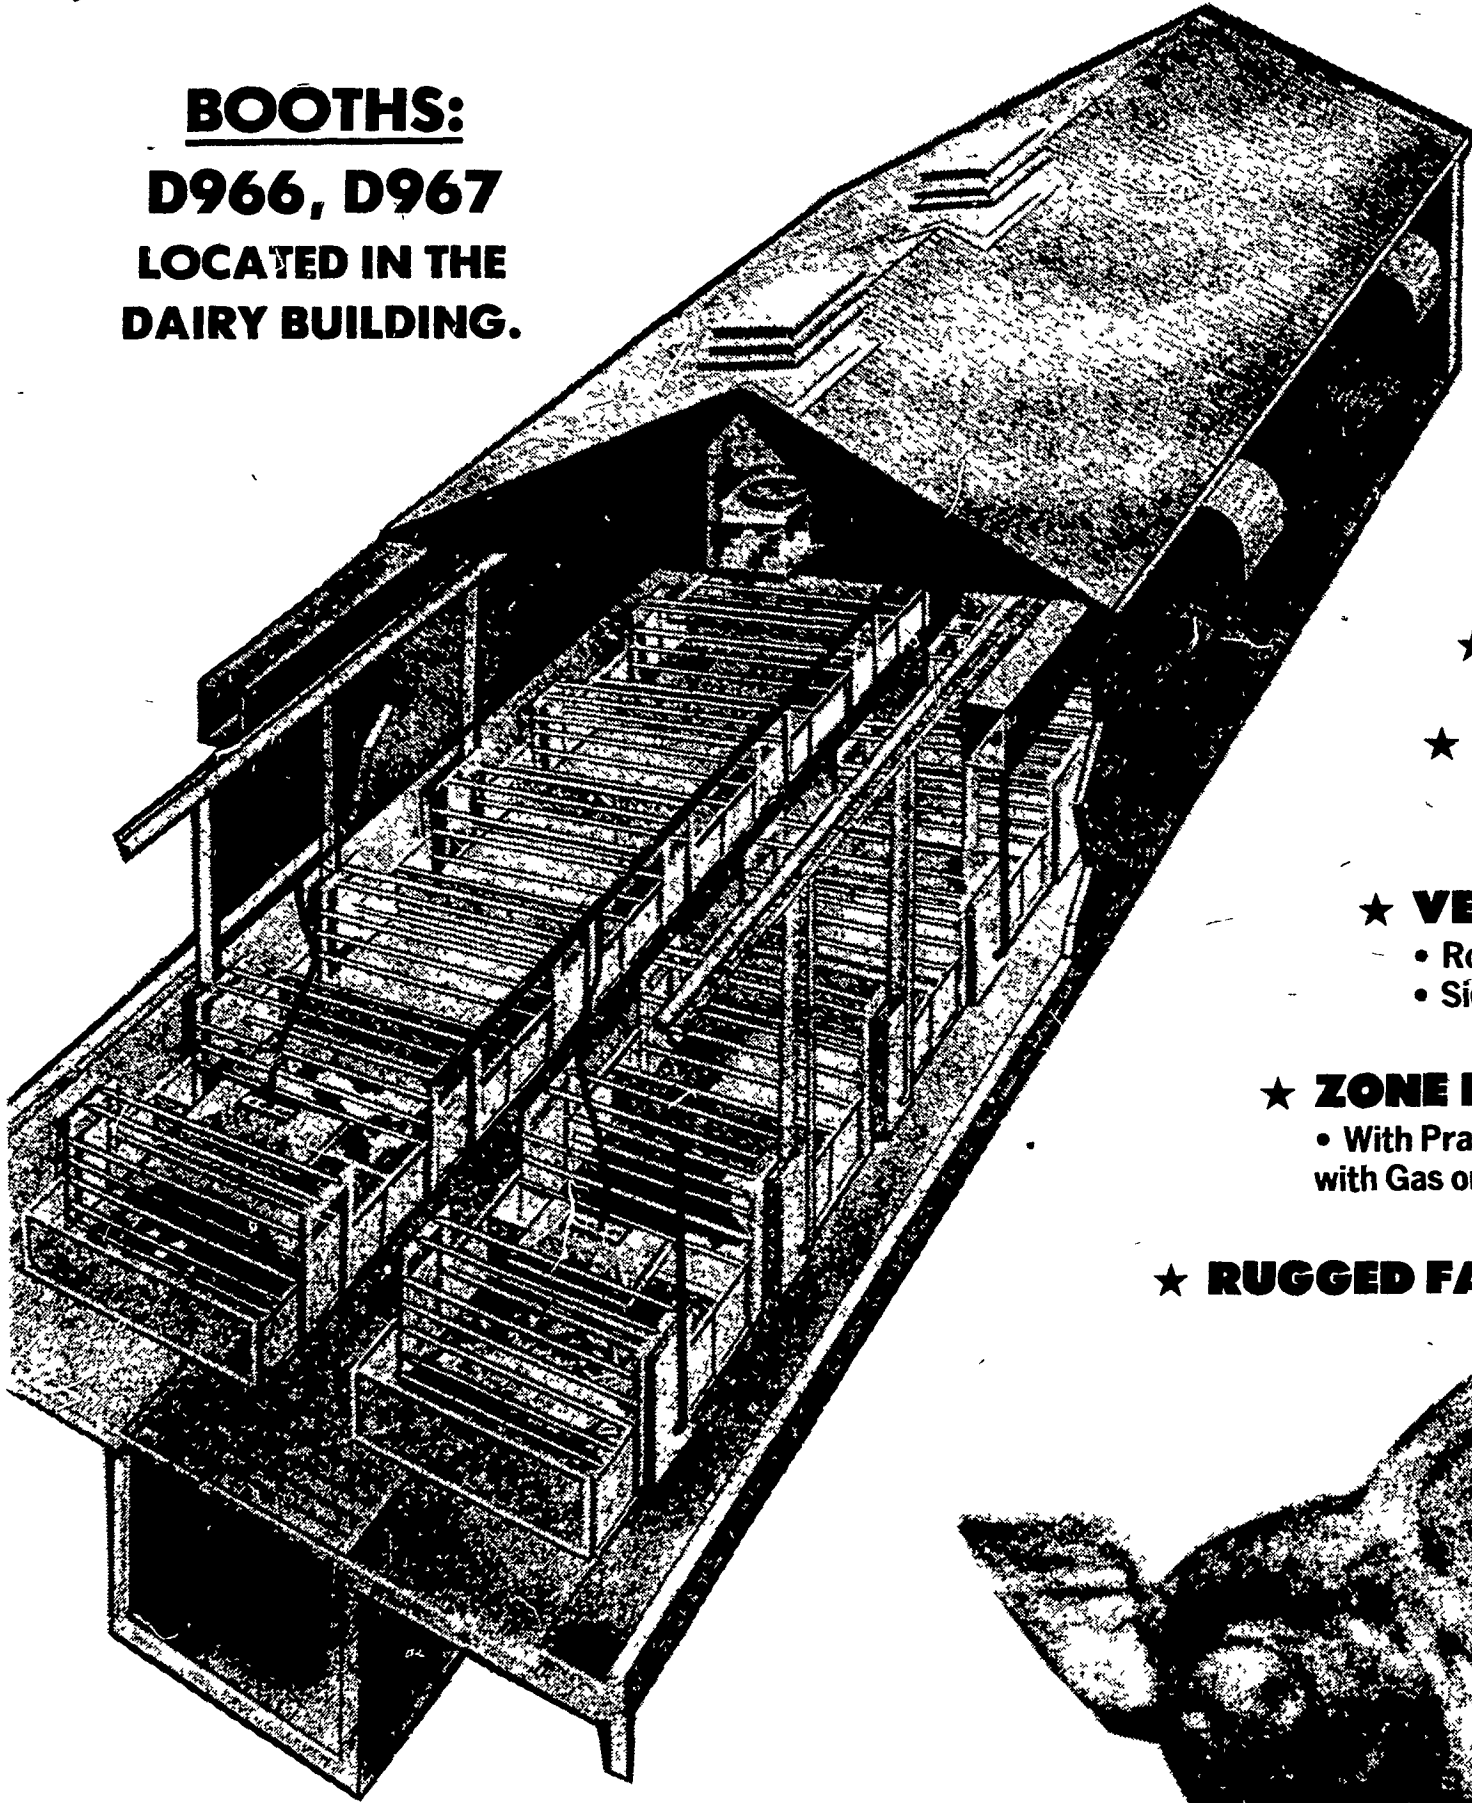

SEE US AT THE PA FARM SHOW JANUARY 8-12, 1978

BOOTHS:
D966, D967
LOCATED IN THE
DAIRY BUILDING.

**ONE CRATE
OR A
TURNKEY
SYSTEM**

★ **FEED CONVEYING**

★ **FLEX CORE &
FLEX SYSTEMS**

★ **VENTILATION**
• Roof Exhaust • Dual Duct
• Sidewall

★ **ZONE HEATING**
• With Practical & Economical Heating
with Gas or Electric Brooders

★ **RUGGED FARROWING CRATES**

**START OFF ... RIGHT
IN A THOMAS SYSTEM!**

THOMAS FARM SYSTEMS INC.

57 West Main St., Leola, PA. 17540