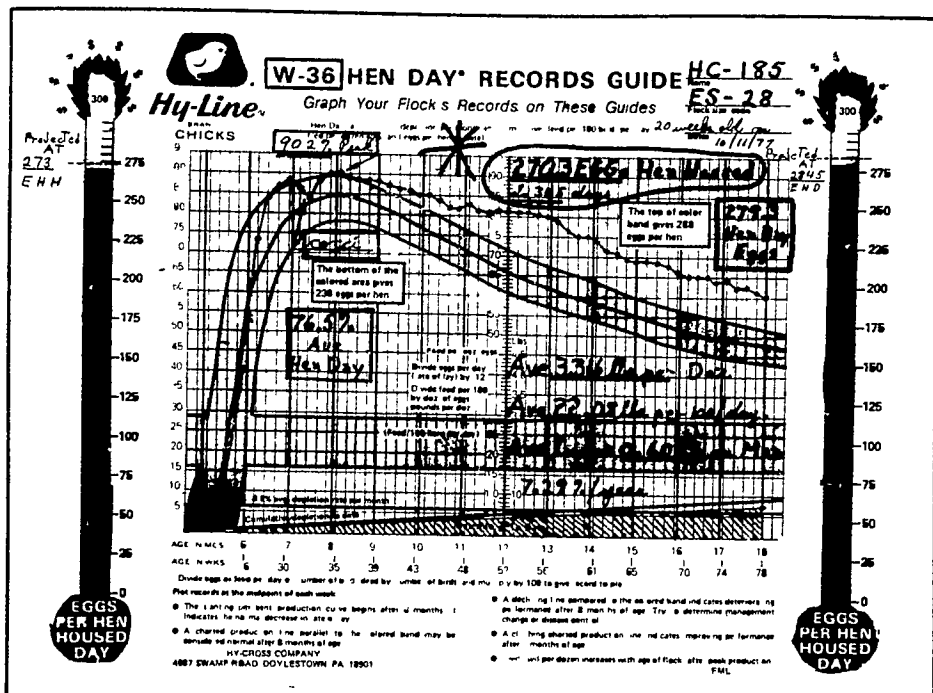

Hy-Cross Company

The Bird with True Recovery Power!!!

Hy-Line W-36

4 Prime Examples of Stress!!

4 Prime Examples of Stamina.

Consistently Impressive — Constantly Improving

TRY THE NEW HY-LINE W-36

LOCAL RECORDS ARE PROOF OF PERFORMANCE LEADERSHIP

IN:

- ★ EGG NUMBERS ★ EGG QUALITY ★ EGG VALUE ★ FEED EFFICIENCY
- ★ LIVABILITY ★ PERSISTANCY ★ VERY STRONG SHELLS

TRY THE NEW HY-LINE W-36 NOW!

CONTACT

HY-CROSS COMPANY
4037 Swamp Road
Doylestown, Pa. 18901
(215) 348-2661