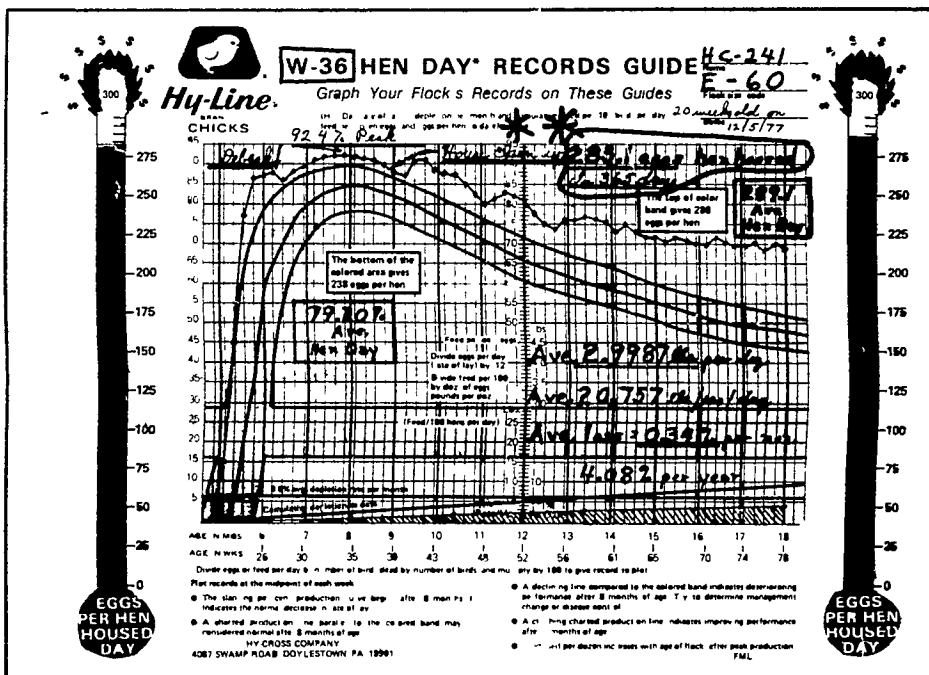

Hy-Cross Company

The Bird with True Recovery Power!!!

Hy-Line W-36

4 Prime Examples of Stress!!

4 Prime Examples of Stamina.

Consistently Impressive — Constantly Improving

TRY THE NEW HY-LINE W-36

LOCAL RECORDS ARE PROOF OF PERFORMANCE LEADERSHIP

IN:

- ★ EGG NUMBERS ★ EGG QUALITY ★ EGG VALUE ★ FEED EFFICIENCY
- ★ LIVABILITY ★ PERSISTANCY ★ VERY STRONG SHELLS

TRY THE NEW HY-LINE W-36 NOW!

CONTACT

HY-CROSS COMPANY
4037 Swamp Road
Doylestown, Pa. 18901
(215) 348-2661