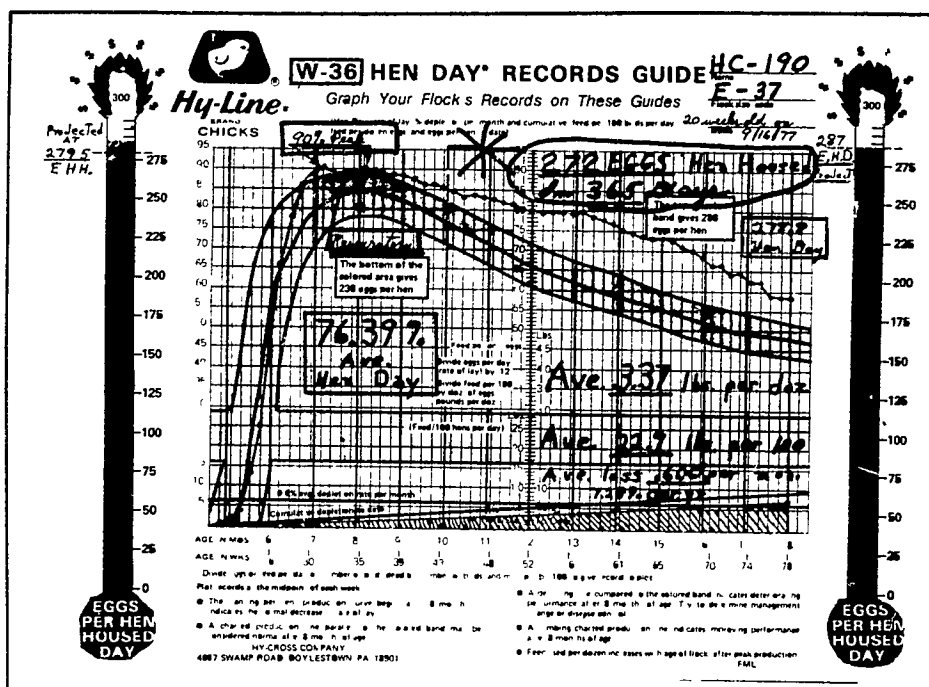

Hy-Cross Company

The Bird with True Recovery Power!!!

Hy-Line W-36

4 Prime Examples of Stress!!

4 Prime Examples of Stamina.

Consistently Impressive — Constantly Improving

TRY THE NEW HY-LINE W-36

LOCAL RECORDS ARE PROOF OF PERFORMANCE LEADERSHIP

IN:

- ★ EGG NUMBERS ★ EGG QUALITY ★ EGG VALUE ★ FEED EFFICIENCY
- ★ LIVABILITY ★ PERSISTANCY ★ VERY STRONG SHELLS

TRY THE NEW HY-LINE W-36 NOW!

CONTACT

HY-CROSS COMPANY
4037 Swamp Road
Doylestown, Pa. 18901
(215) 348-2661