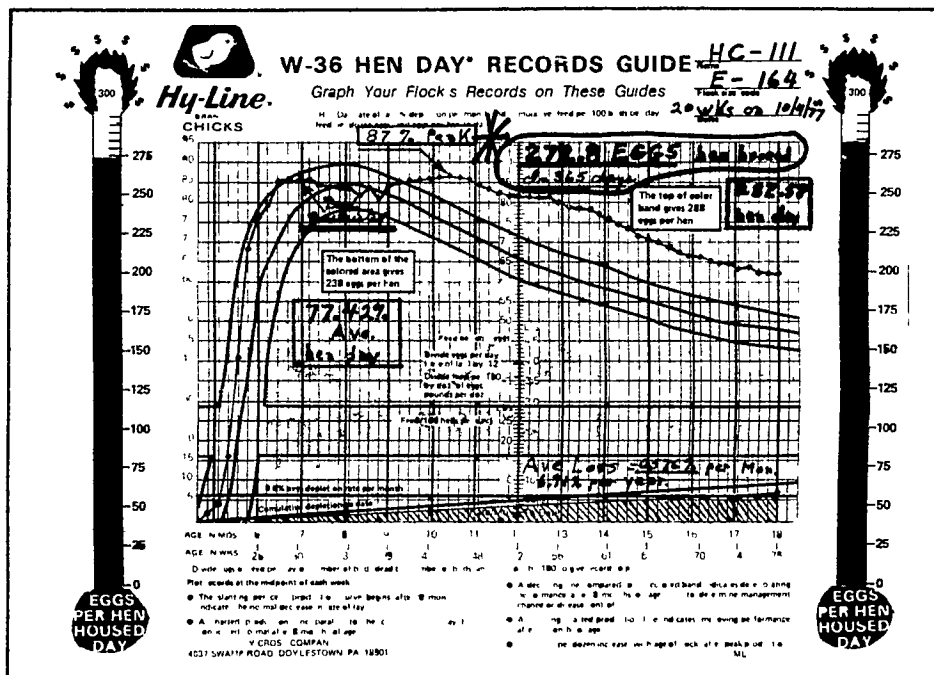

Hy-Cross Company

The Bird with True Recovery Power!!!

Hy-Line W-36

4 Prime Examples of Stress!!

4 Prime Examples of Stamina.

Consistently Impressive — Constantly Improving

TRY THE NEW HY-LINE W-36

LOCAL RECORDS ARE PROOF OF PERFORMANCE LEADERSHIP

IN:

- ★ EGG NUMBERS ★ EGG QUALITY ★ EGG VALUE ★ FEED EFFICIENCY
- ★ LIVABILITY ★ PERSISTANCY ★ VERY STRONG SHELLS

TRY THE NEW HY-LINE W-36 NOW!

CONTACT

HY-CROSS COMPANY
4037 Swamp Road
Doylestown, Pa. 18901
(215) 348-2661