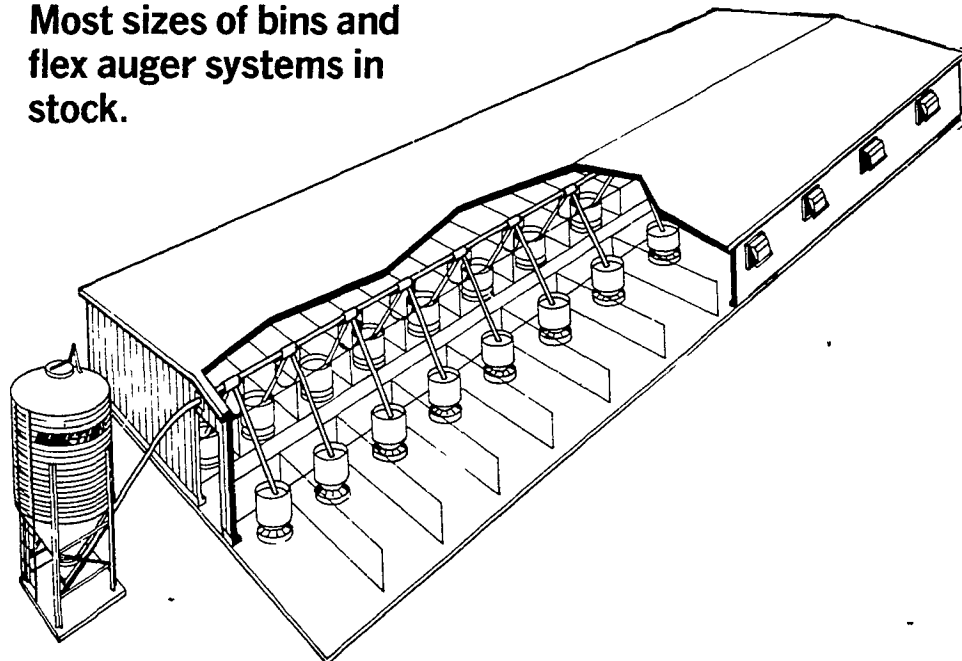

## FEED STORAGE AND FLEX AUGER DELIVERY SYSTEM

The Original Flex Auger Delivering Up To 2400 lbs. Per Hr. OR  
The NEW "Hi-C" Flex Auger Delivering Up To 6000 lbs. Per Hr.

Most sizes of bins and  
flex auger systems in  
stock.

Both rugged and versatile, the Flex-Auger System easily adapts to most hog feeding operations. The Chore-Time centerless auger delivers feed from bulk bin to all feeders located throughout the house. Much of the labor required with other methods is eliminated. The Y outlet drop assembly (illustrated above) or single units can be installed in most any position desired. Feed level is easily controlled by adjusting the height of the drop.