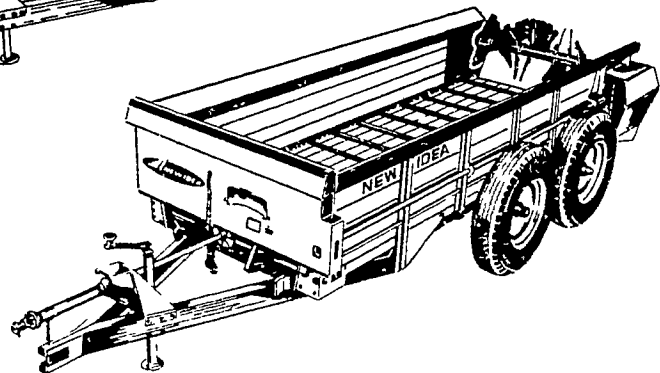

SPREADING MANURE COMES IN ALL SIZES

Avco New Idea's eleven PTO spreader models are designed to give you time-saving performance, year in, year out! Whether you use a 138-bushel spreader or a 365-bushel 10-ton spreader, you can be assured that the rugged dependability is there to get the job done. Slice it, shred it, and spread it far and wide with the spreaders that are built to handle big loads.

Single Beater Spreaders

Available in five sizes with extra thick paddles designed to slice, shred and spread. Optional endgate for sloppy loads.

Cylinder-Paddle Spreaders

Ten rows of blade-like, triple-staggered teeth to shred fine and spread wide. "The Widespread" has the quality features you need, in three popular sizes.

8½ and 10 Ton Spreaders

Today's bigger farms need bigger equipment to speed the work, and New Idea's 8½ and 10 ton models get the big jobs done fast. Both are engineered and built to stand up under the demands of hauling and spreading their huge payloads over the roughest fields, with a minimum of maintenance.