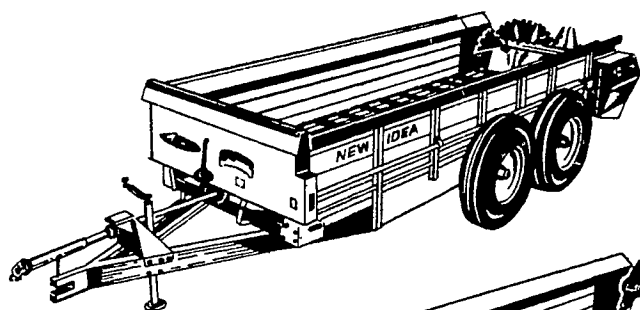

SPREADING MANURE COMES IN ALL SIZES

Avco New Idea's eleven PTO spreader models are designed to give you time-saving performance, year in, year out! Whether you use a 138-bushel spreader or a 365-bushel 10-ton spreader, you can be assured that the rugged dependability is there to get the job done. Slice it, shred it, and spread it far and wide with the spreaders that are built to handle big loads.

Single Beater Spreaders

Available in five sizes with extra thick paddles designed to slice, shred and spread. Optional endgate for sloppy loads.

Cylinder-Paddle Spreaders

Ten rows of blade-like, triple-staggered teeth to shred fine and spread wide. "The Widespread" has the quality features you need, in three popular sizes.

8½ and 10 Ton Spreaders

Today's bigger farms need bigger equipment to speed the work, and New Idea's 8½ and 10 ton models get the big jobs done fast. Both are engineered and built to stand up under the demands of hauling and spreading their huge payloads over the roughest fields, with a minimum of maintenance.

Liquid Spreaders

Handle livestock manure the labor and pollution reducing way. Choose from four sizes, from 800 to 2100 gallon capacities. Add the optional plowdown attachment for soil injection to prevent odor and runoff.