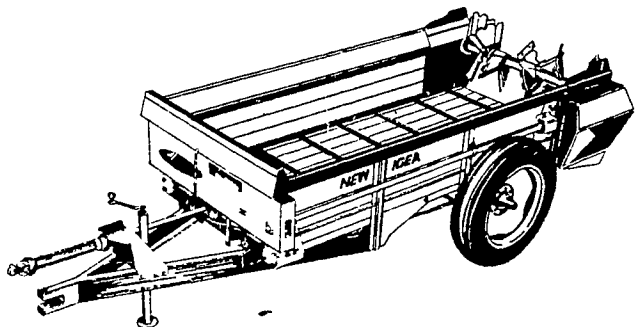

SPREADING MANURE COMES IN ALL SIZES

Avco New Idea's eleven PTO spreader models are designed to give you time-saving performance, year in, year out! Whether you use a 138-bushel spreader or a 365-bushel 10-ton spreader, you can be assured that the rugged dependability is there to get the job done. Slice it, shred it, and spread it far and wide with the spreaders that are built to handle big loads.

Single Beater Spreaders

Available in five sizes with extra thick paddles designed to slice, shred and spread. Optional endgate for sloppy loads.

Cylinder-Paddle Spreaders

Ten rows of blade-like, triple-staggered teeth to shred fine and spread wide. "The Widespread" has the quality features you need, in three popular sizes.

8½ and 10 Ton Spreaders

Today's bigger farms need bigger equipment to speed the work, and New Idea's 8½ and 10 ton models get the big jobs done fast. Both are engineered and built to stand up under the demands of hauling and spreading their huge payloads over the roughest fields, with a minimum of maintenance.