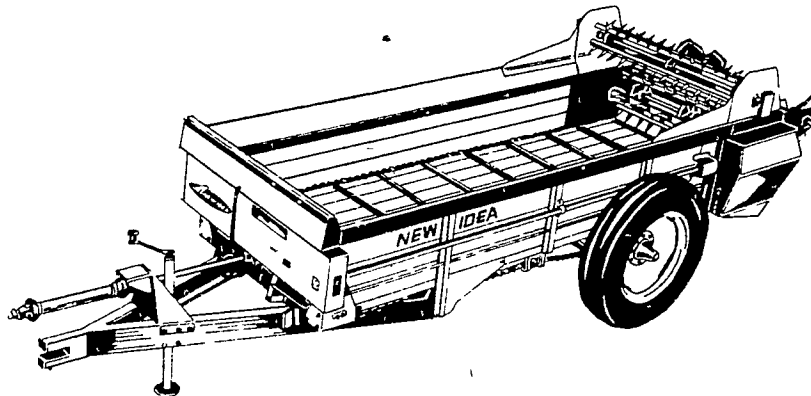

SPREADING MANURE COMES IN ALL SIZES

Avco New Idea's eleven PTO spreader models are designed to give you time-saving performance, year in, year out! Whether you use a 138-bushel spreader or a 365-bushel 10-ton spreader, you can be assured that the rugged dependability is there to get the job done. Slice it, shred it, and spread it far and wide with the spreaders that are built to handle big loads.

Single Beater Spreaders

Available in five sizes with extra thick paddles designed to slice, shred and spread. Optional endgate for sloppy loads.

Cylinder-Paddle Spreaders

Ten rows of blade-like, triple-staggered teeth to shred fine and spread wide. "The Widespread" has the quality features you need, in three popular sizes.

8½ and 10 Ton Spreaders

Today's bigger farms need bigger equipment to speed the work, and New Idea's 8½ and 10 ton models get the big jobs done fast. Both are engineered and built to stand up under the demands of hauling and spreading their huge payloads over the roughest fields, with a minimum of maintenance.

Liquid Spreaders

Handle livestock manure the labor and pollution reducing way. Choose from four sizes, from 800 to 2100 gallon capacities. Add the optional plowdown attachment for soil injection to prevent odor and runoff.