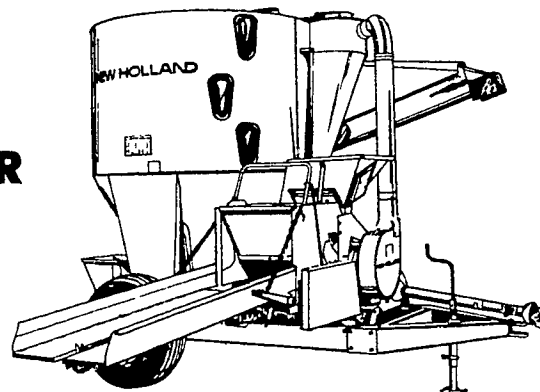

- MF 1155 \$11,700
- MF 1085 \$9,500
- IHC 504 Gas \$3,000

ALSO

- MF Round Baler (Demo)
- Hawk Bilt Round Baler

M. M. WEAVER & SONS, INC.

LEOLA, PENNA. 17540
PHONE: 717-656-2321

NEW WINTER HOURS:

Open Mon. thru Fri. 7 a.m. til 5 p.m.
Saturday, 7 a.m. til 4 p.m.

150 BUSHEL
WITH 25" MILL
SEE IT TODAY AT MESSICK'S.

WAIVER OF FINANCE TO MARCH 1, 1979

On All New and Used Tractors and Implements Sold With Tractors.

**IH NO. 80
3 point hookup
SNOW BLOWER
IN STOCK**

You get more in a new 84