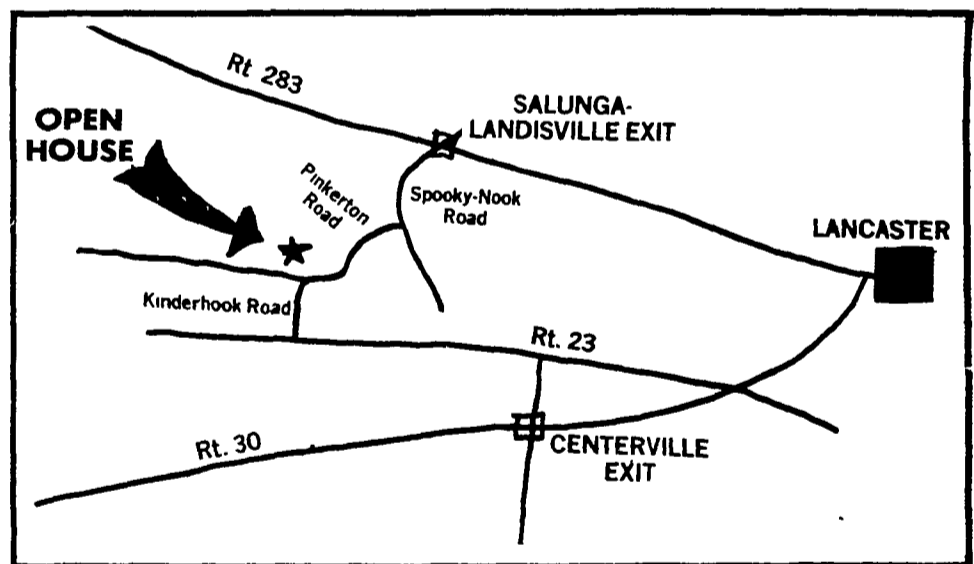

# *Open House*

**TUESDAY, NOVEMBER 21, 1978**

**10:30 A.M. TO 3:30 P.M.**

**AT THE DANIEL S. STOLTZFUS FARM  
 RD 3, BOX 89, MT. JOY, PA.**

**DIRECTIONS:**

★ Route 283 to Salunga-Landisville Exit. Take Spooky-Nook Road South 2 miles to Pinkerton Road. Right on Pinkerton Road to farm. (Pond on Left.)

★ Centerville Exit on Route #30 ... North to Traffic Light. Turn left on Rt. #23 ... Three miles to Kinderhook Road. Turn Right on Kinderhook Road. Three miles to "T". Farm straight ahead.

**WATCH FOR!**