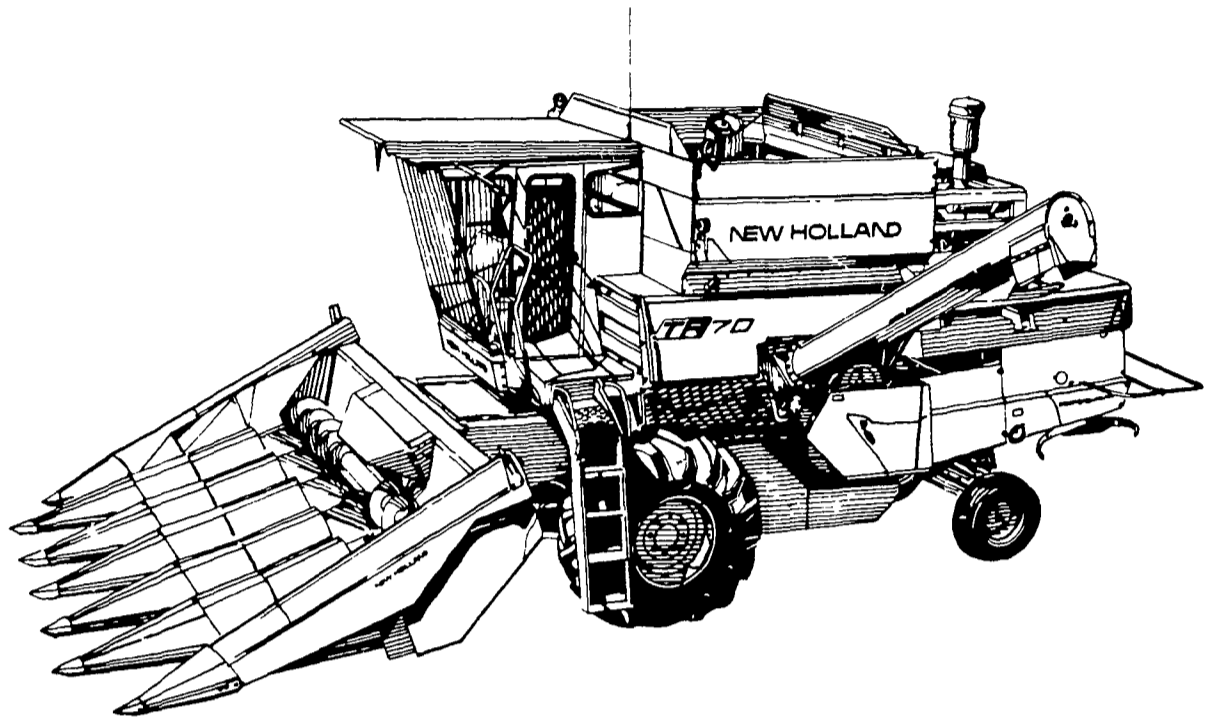

**NOW'S the best time to get the best deal
on Sperry New Holland combines!**

The breakthrough combine is here -

You've seen it at the Pennsylvania Farm Show and at the Penna. Ag Progress Days. Now try it on your farm. See the advantages of the Twin Rotor™ combine ... centrifugal separation ... no strawwalkers ... less crop damage and loss!

***Want balanced capacity, comfort and convenience
at a lower price? Try the Model 1400 combine . . .***

**The Sperry New Holland
Model 1400 Combine features:**

- Balanced capacity of power, threshing, separating and cleaning components!
- Easy access for inspection and service!
- Comfortable quiet cab!
- Available with gasoline or Diesel engine!